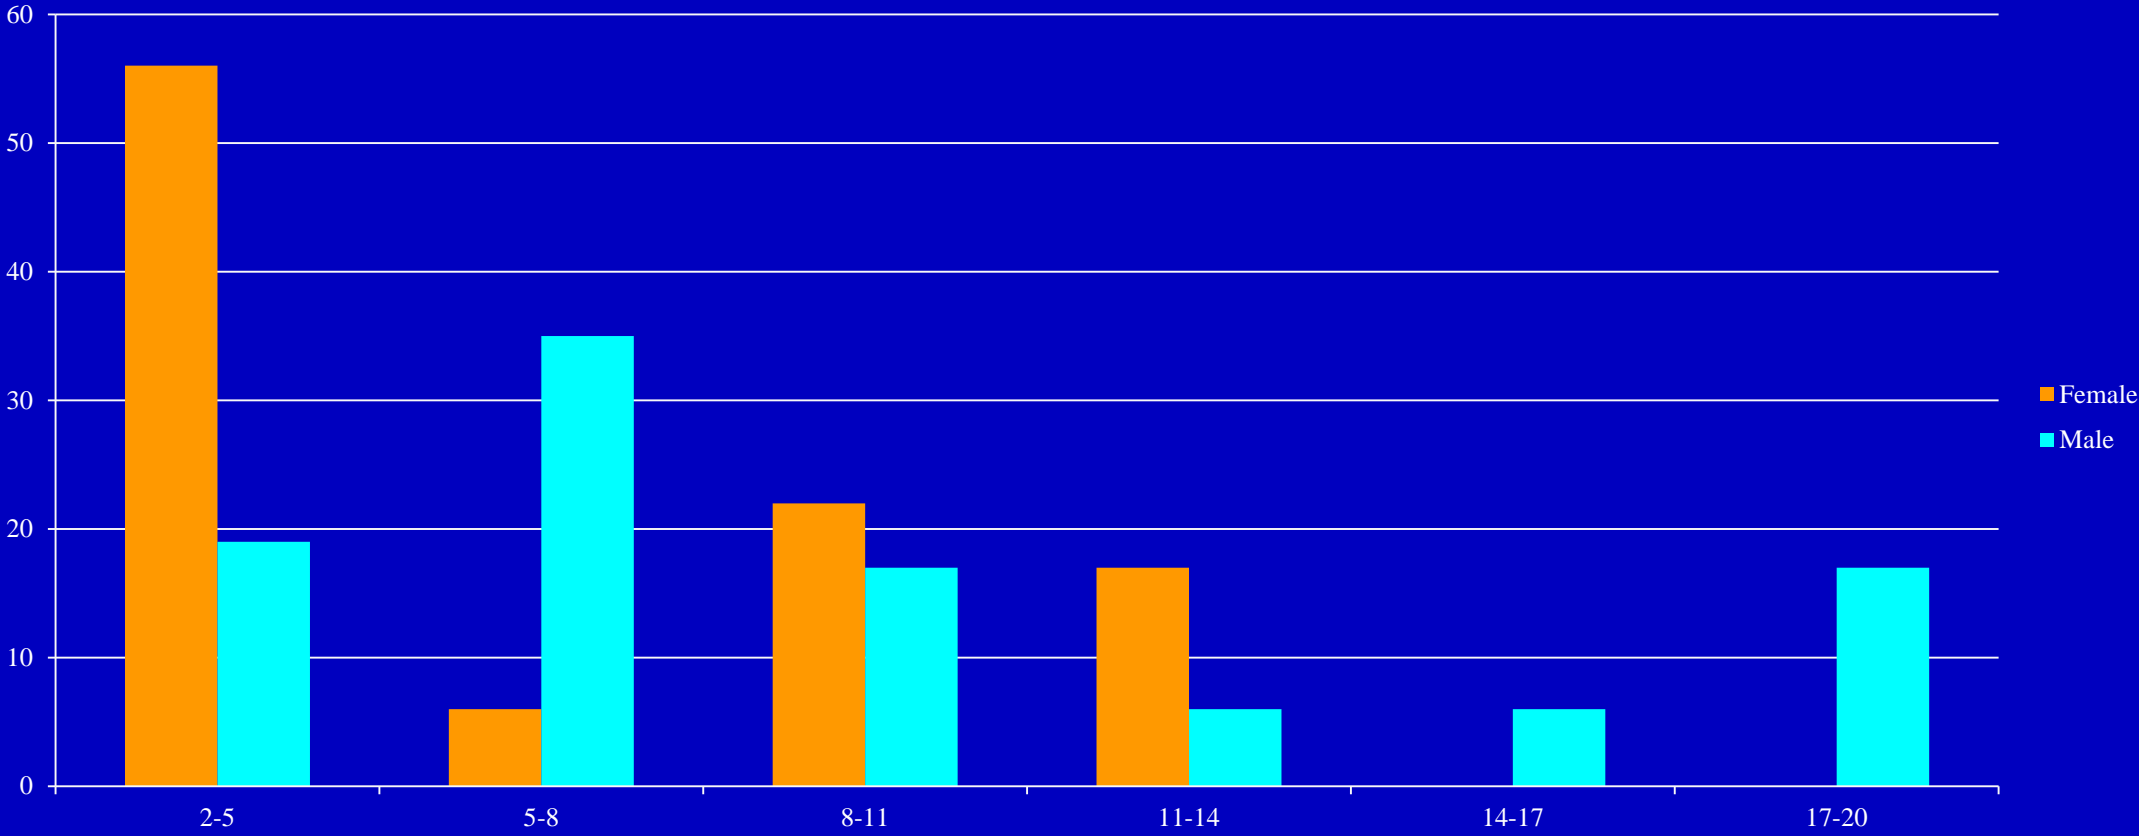

Salary of Top 16 Male and 16 Female Actors (Year Unknown)

Numerical Summaries: SOCS+IT

From the Census Bureau, 2000. For the 124 million people who work outside their home, how long does it take them to get to work?

Gender=F

Which super power would you prefer?

- Able to Fly, 14, 46.67%
- Invisibility, 16, 53.33%

Gender=M

Which super power would you prefer?

- Able to Fly, 12, 63.16%
- Invisibility, 7, 36.84%

Hours Spent Studying by Females & Males

Average Hours of Sleep Per Night

■ MALE
■ FEMALE

Time Series Plot of Births in 1978

ITHACA TIMES

Visit our site at <http://www.ithacaind.com>

Planning Board approves
Widewater's development
IC students occupy Job Hall

PECKING ORDER: OVER 12 YEARS, CORNELL'S RANKING IN US NEWS & WORLD REPORT HAS RISEN AND FALLEN ERRATICALLY.

OKCupid:

What age do users find most attractive?

X-axis: age of OK Cupid heterosexual females

Y-axis: average age of males they rated most attractive