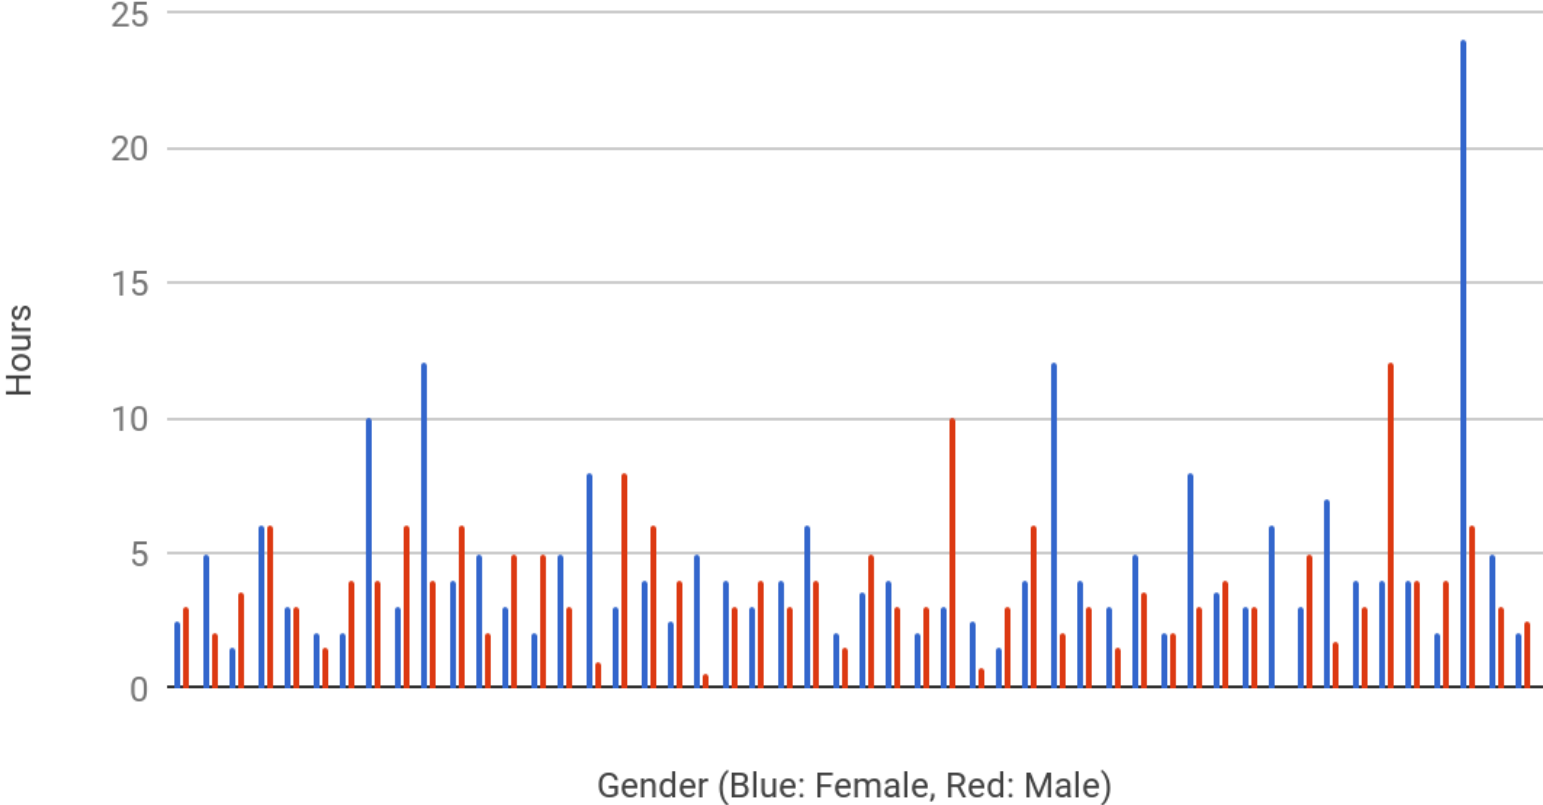

Gender=F

Which super power would you prefer?

- Able to Fly, 14, 46.67%
- Invisibility, 16, 53.33%

Gender=M

Which super power would you prefer?

- Able to Fly, 12, 63.16%
- Invisibility, 7, 36.84%

Hours Spent Studying by Females & Males

Average Hours of Sleep Per Night

■ MALE
■ FEMALE

Time Series Plot of Births in 1978

ITHACA TIMES

Visit our site at <http://www.ithacaind.com>

Planning Board approves
Widewater's development
IC students occupy Job Hall

PECKING ORDER: OVER 12 YEARS, CORNELL'S RANKING IN US NEWS & WORLD REPORT HAS RISEN AND FALLEN ERRATICALLY.

OKCupid:

What age do users find most attractive?

X-axis: age of OK Cupid heterosexual females

Y-axis: average age of males they rated most attractive

OKCupid:

What age do users find most attractive?

X-axis: age of OK Cupid heterosexual males

Y-axis: average age of females they rated most attractive