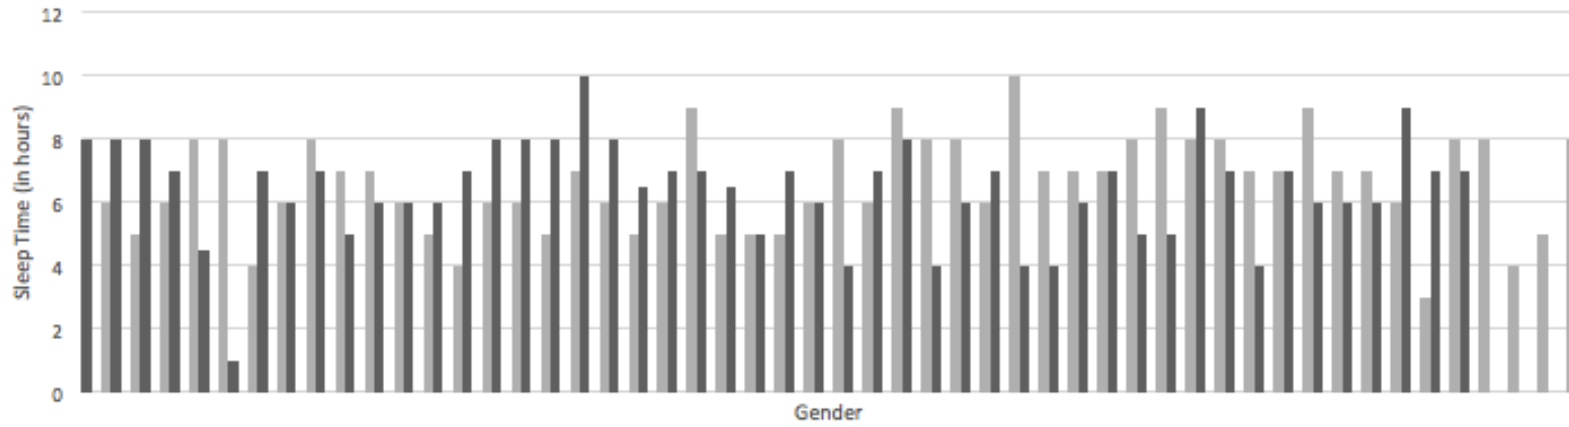

Gender=F

Which super power would you prefer?

- Able to Fly, 14, 46.67%
- Invisibility, 16, 53.33%

Gender=M

Which super power would you prefer?

- Able to Fly, 12, 63.16%
- Invisibility, 7, 36.84%

Hours Spent Studying by Females & Males

Average Hours of Sleep Per Night

■ MALE
■ FEMALE

Time Series Plot of Births in 1978

ITHACA TIMES

Visit our site at <http://www.ithacaind.com>

Planning Board approves
Widewater's development
IC students occupy Job Hall

PECKING ORDER: OVER 12 YEARS, CORNELL'S RANKING IN US NEWS & WORLD REPORT HAS RISEN AND FALLEN ERRATICALLY.

OKCupid:

What age do users find most attractive?

X-axis: age of OK Cupid heterosexual females

Y-axis: average age of males they rated most attractive