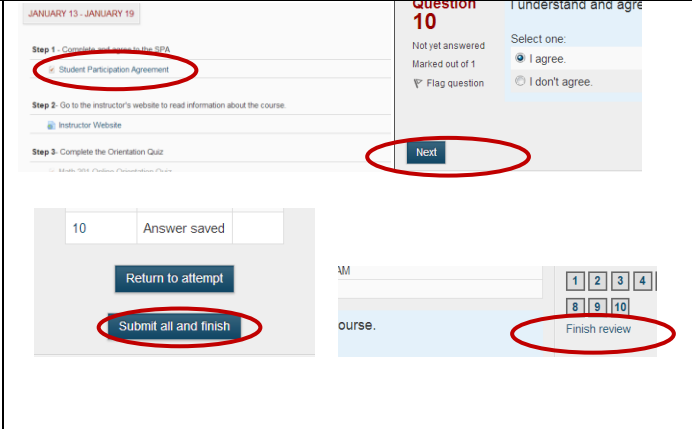

Log onto [WebAccess](#), find this course and follow the steps below

**Step 1**  
 Complete the SPA  
 when finished click Next  
 Submit all and finish  
 Finish review  
 Go back to the course

**Step 2**  
 Go to my webpage and read the course documents

**Step 3**  
 After completing the SPA the Orientation Quiz will be available  
 Complete the quiz. You must score 100% in order to get the MyOpenMath access information.  
 When you are finished click Submit all and finish  
 After earning 100% click Finish Review (bottom of page or right side of the page)  
 Then return to the main page