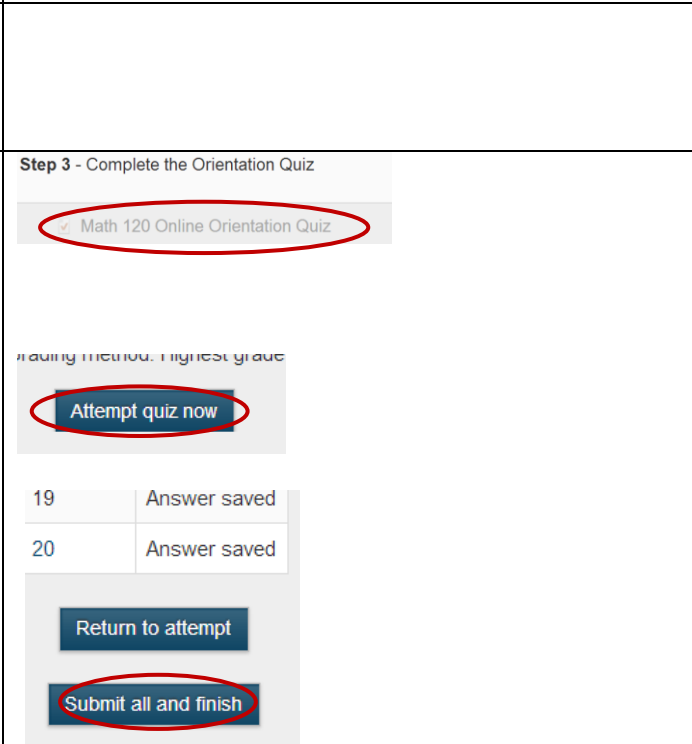

Log onto [WebAccess](#), find this course and follow the steps below

**Step 1**  
 Complete the SPA  
 when finished click Next  
 Submit all and finish  
 Finish review  
 Go back to the course

**Step 2**  
 Go to my webpage and read the course documents

**Step 3**  
 After completing the SPA the Orientation Quiz will be available  
 Complete the quiz. You must score 100% in order to get the MyOpenMath access information.  
 When you are finished click Submit all and finish  
 After earning 100% click Finish Review (bottom of page or right side of the page)  
 Then return to the main page