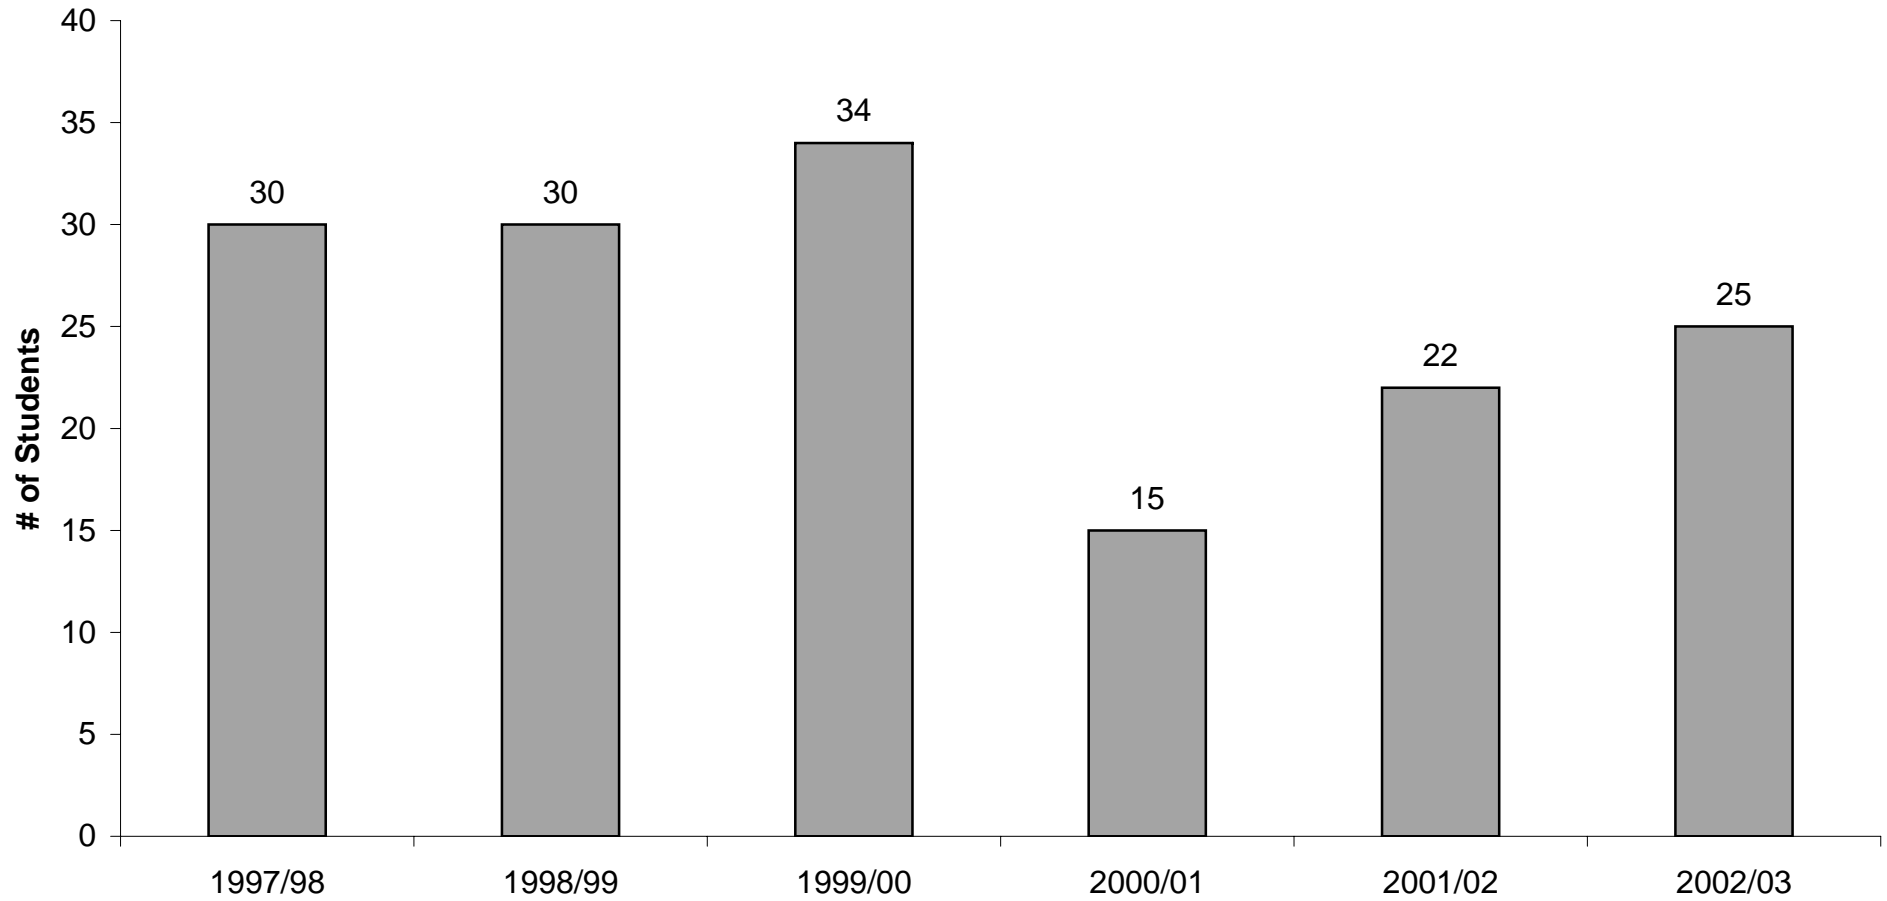

(Figure 4)

CSM

ARCH 120(Black & White Graphics) Enrollments

1997/98 - 2002/03 [6 Academic Years]

Note: 82.7% Successfully Complete Coursework