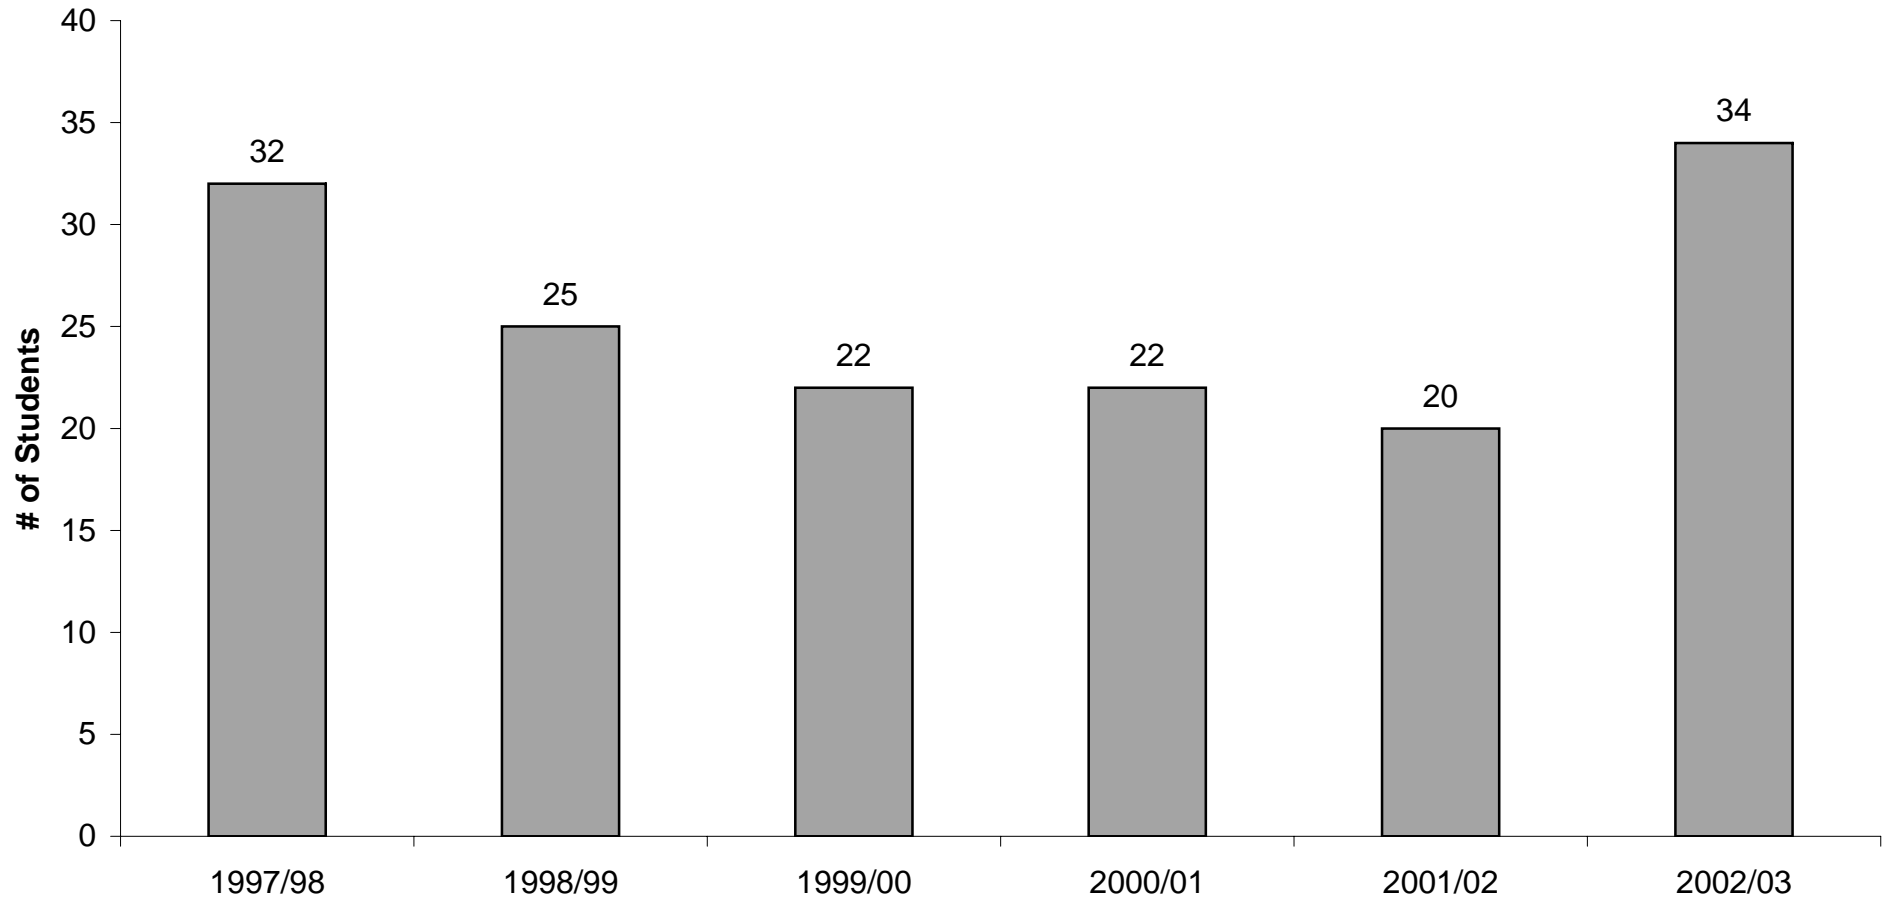

(Figure 5)

CSM

ARCH 130(Color Graphics) Enrollments

1997/98 - 2002/03 [6 Academic Years]

Note: 83.5% Successfully Complete Coursework