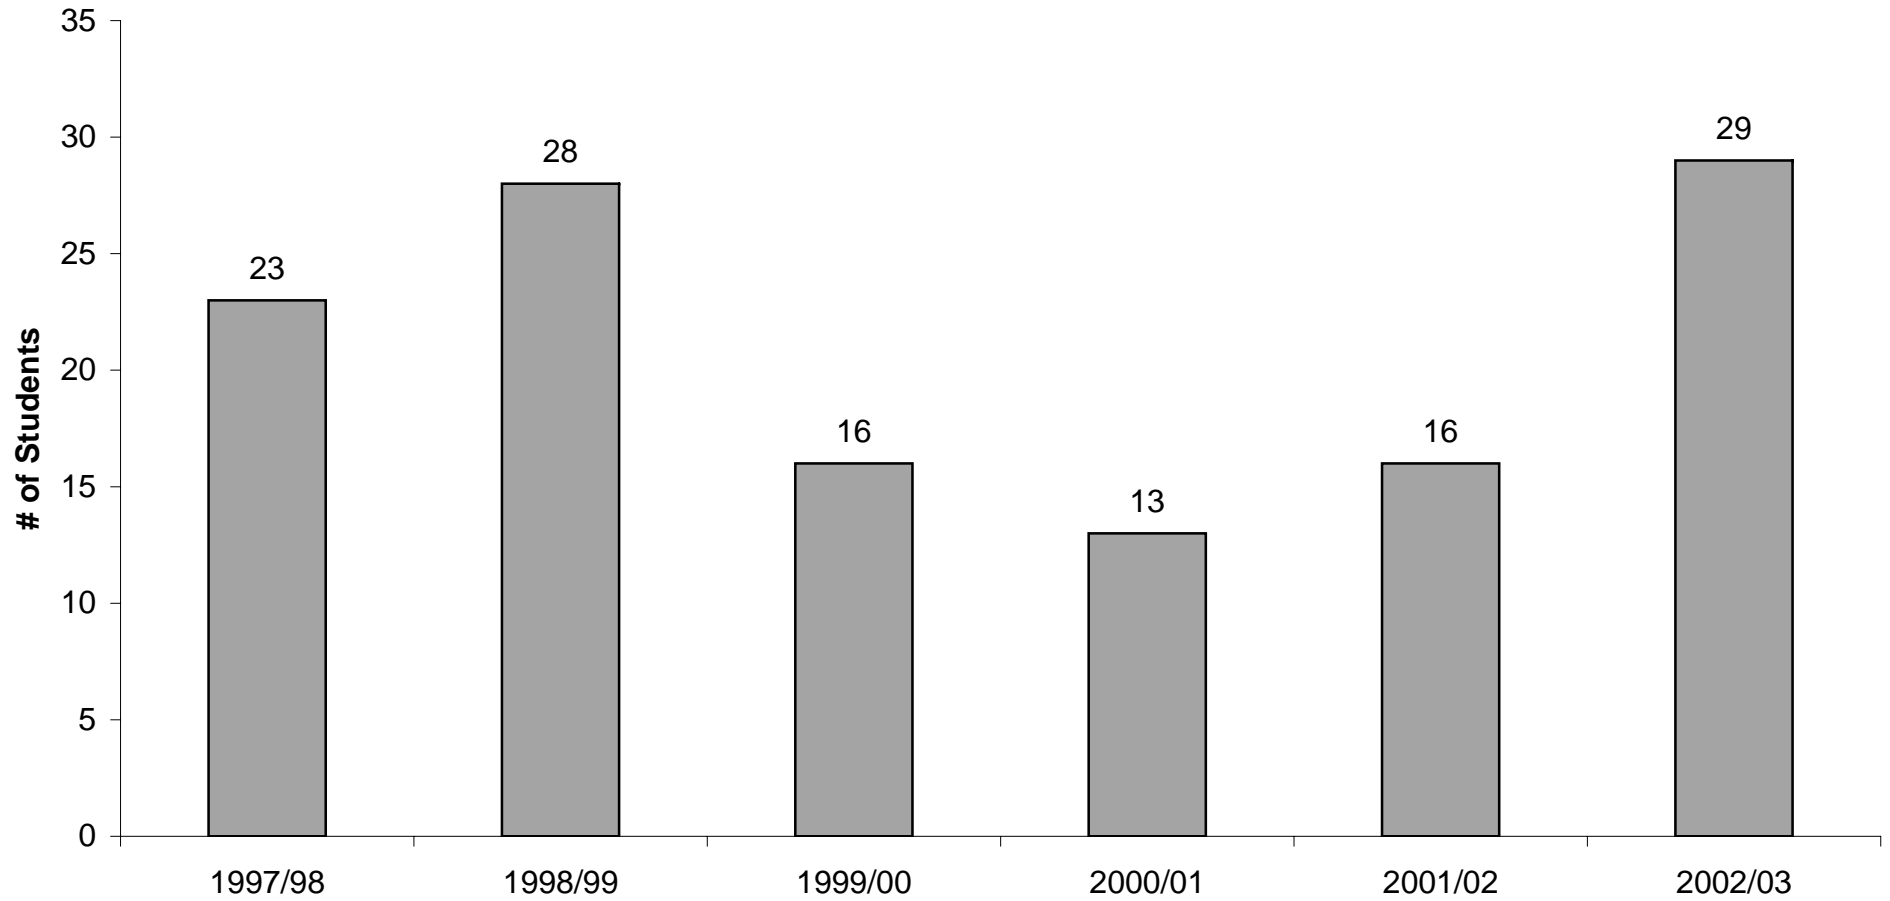

(Figure 6)

CSM

ARCH 140(Architectural Drawing) Enrollments

1997/98 - 2002/03 [6 Academic Years]

Note: 83.3% Successfully Complete Coursework