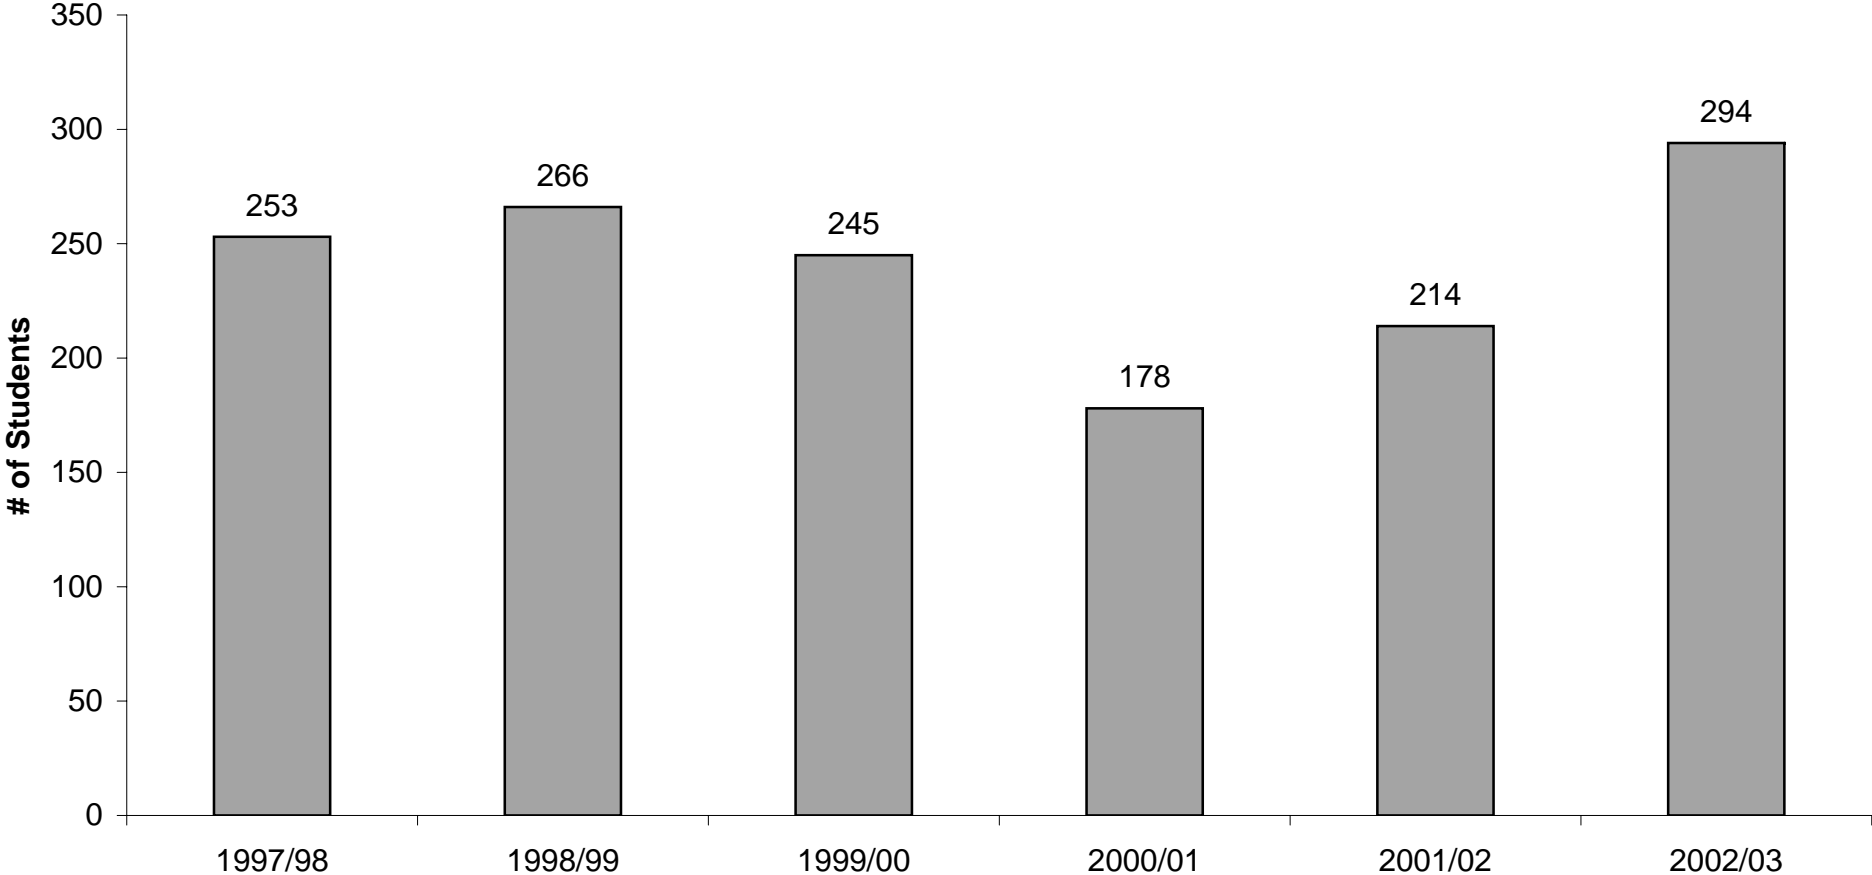

(Figure 1)
CSM
ARCH DEPARTMENT COURSE ENROLLMENTS
1997/98 - 2002/03 (6 Academic Years)

Note: 1,450 Enrollments: 77.8% Successful Course Completion Rate