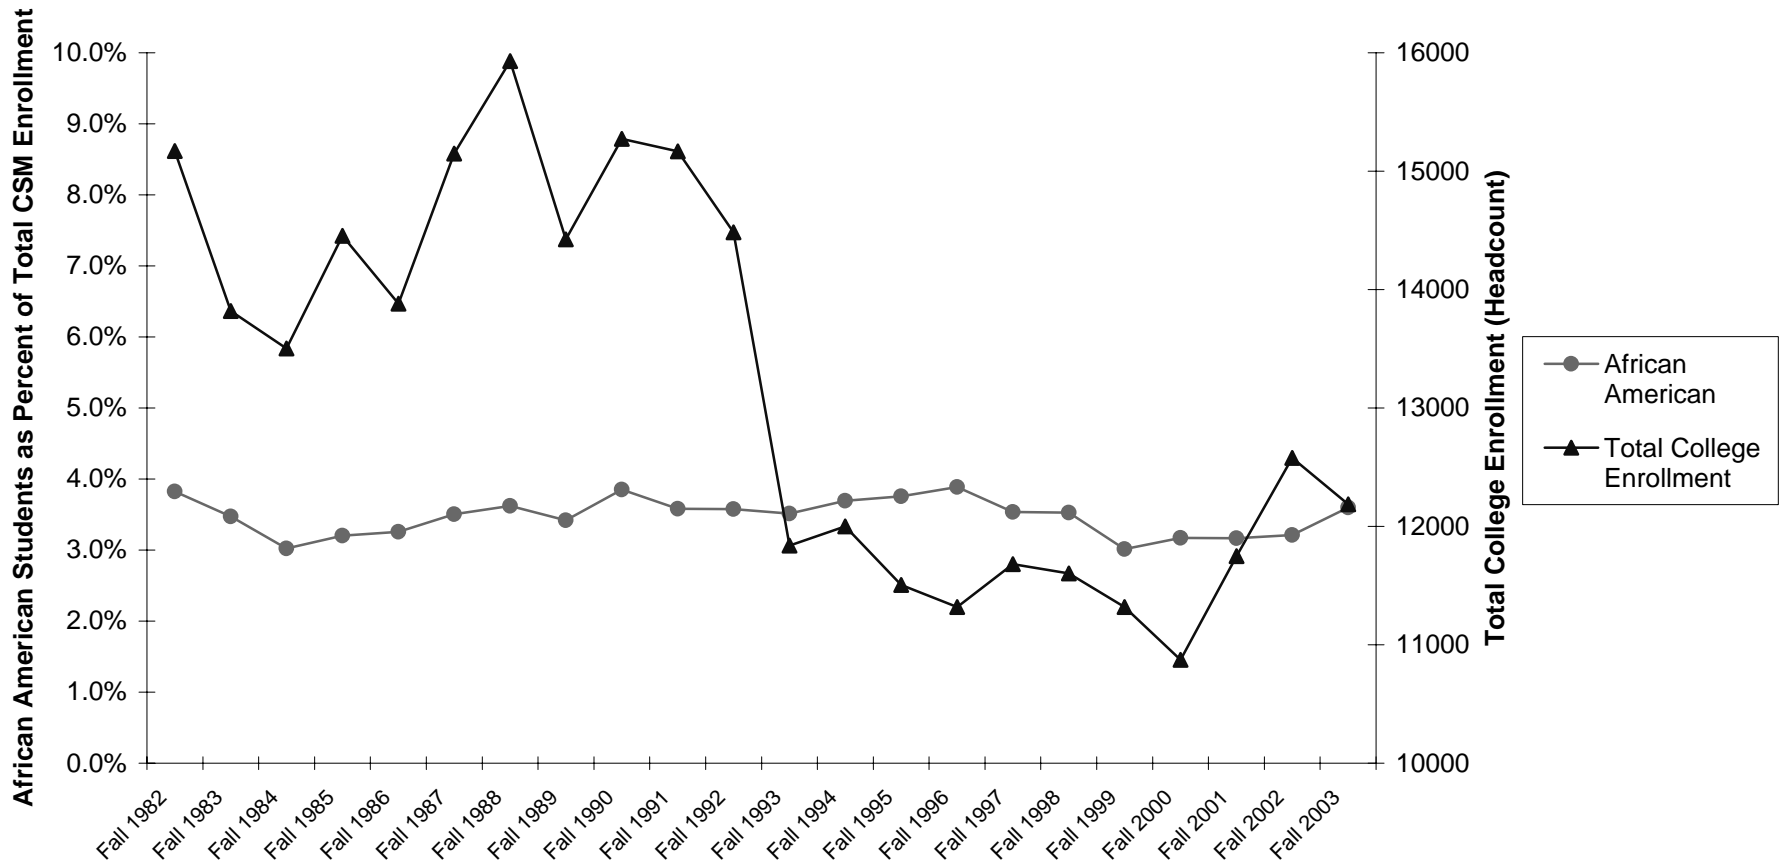

African American Student Enrollment Compared to Total CSM Enrollment Fall 1982 - Fall 2003

-To read "African American Students as Percent of CSM Enrollment," use numbers on left axis of graph
 -To read "Total College Enrollment," use numbers on right axis of graph