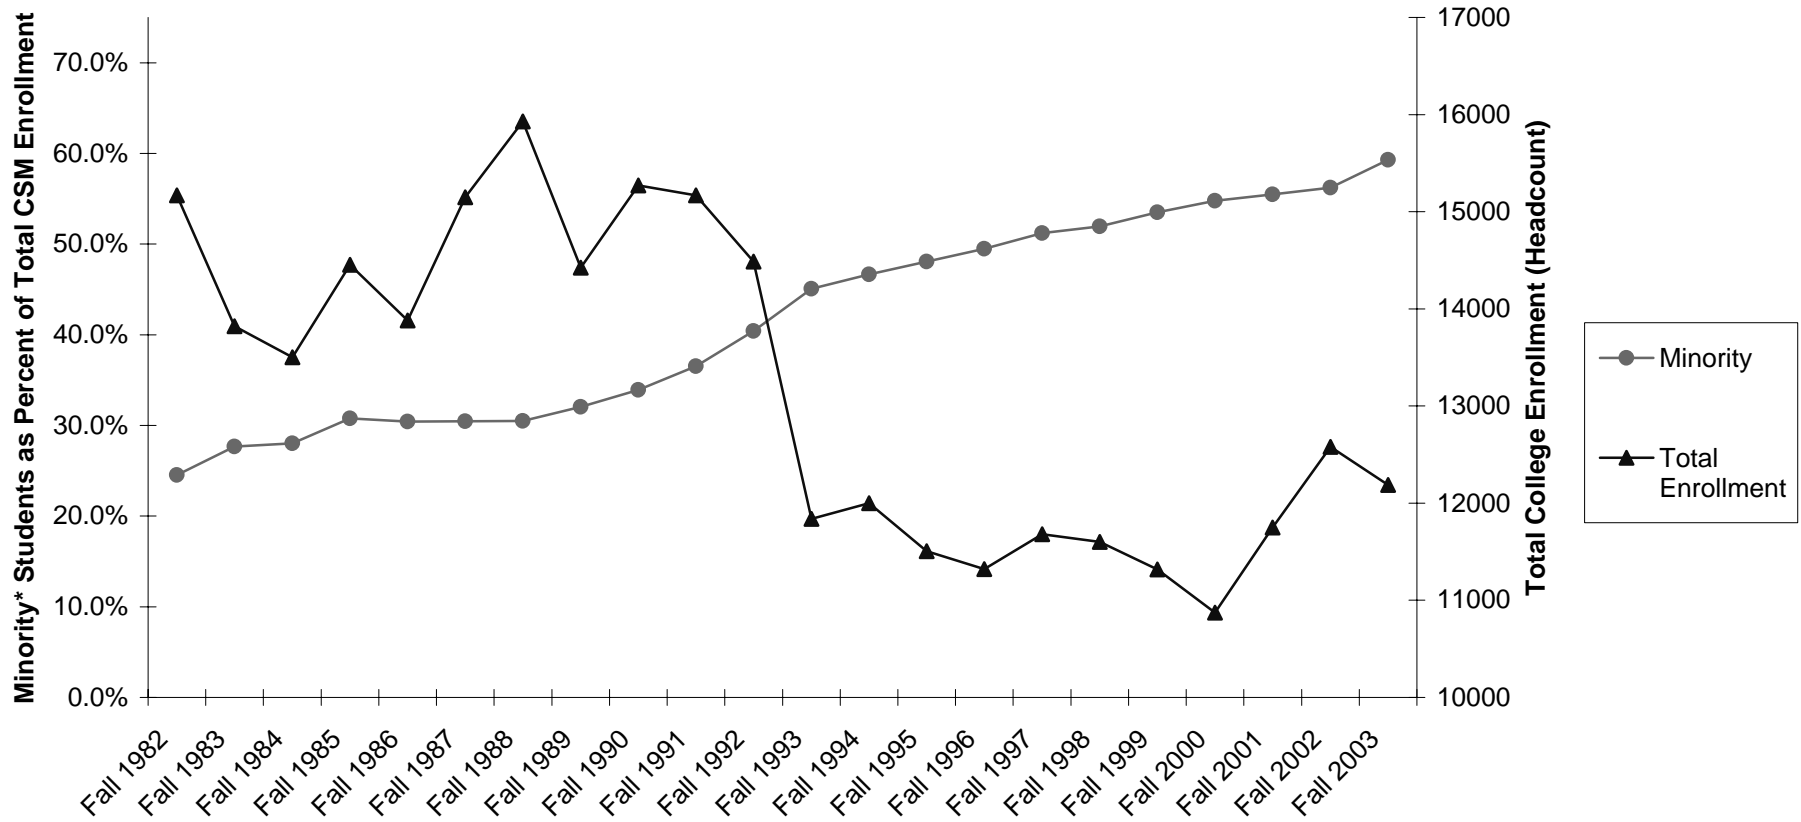

Minority* Student Enrollment Compared to Total CSM Enrollment Fall 1982 - Fall 2003

* Minority: Asian, African American, Filipino, Hispanic, Native American, Other/Unknown Combined
 -To read "Minority Students as Percent of CSM Enrollment," use numbers on left axis of graph
 -To read "Total College Enrollment," use numbers on right axis of graph