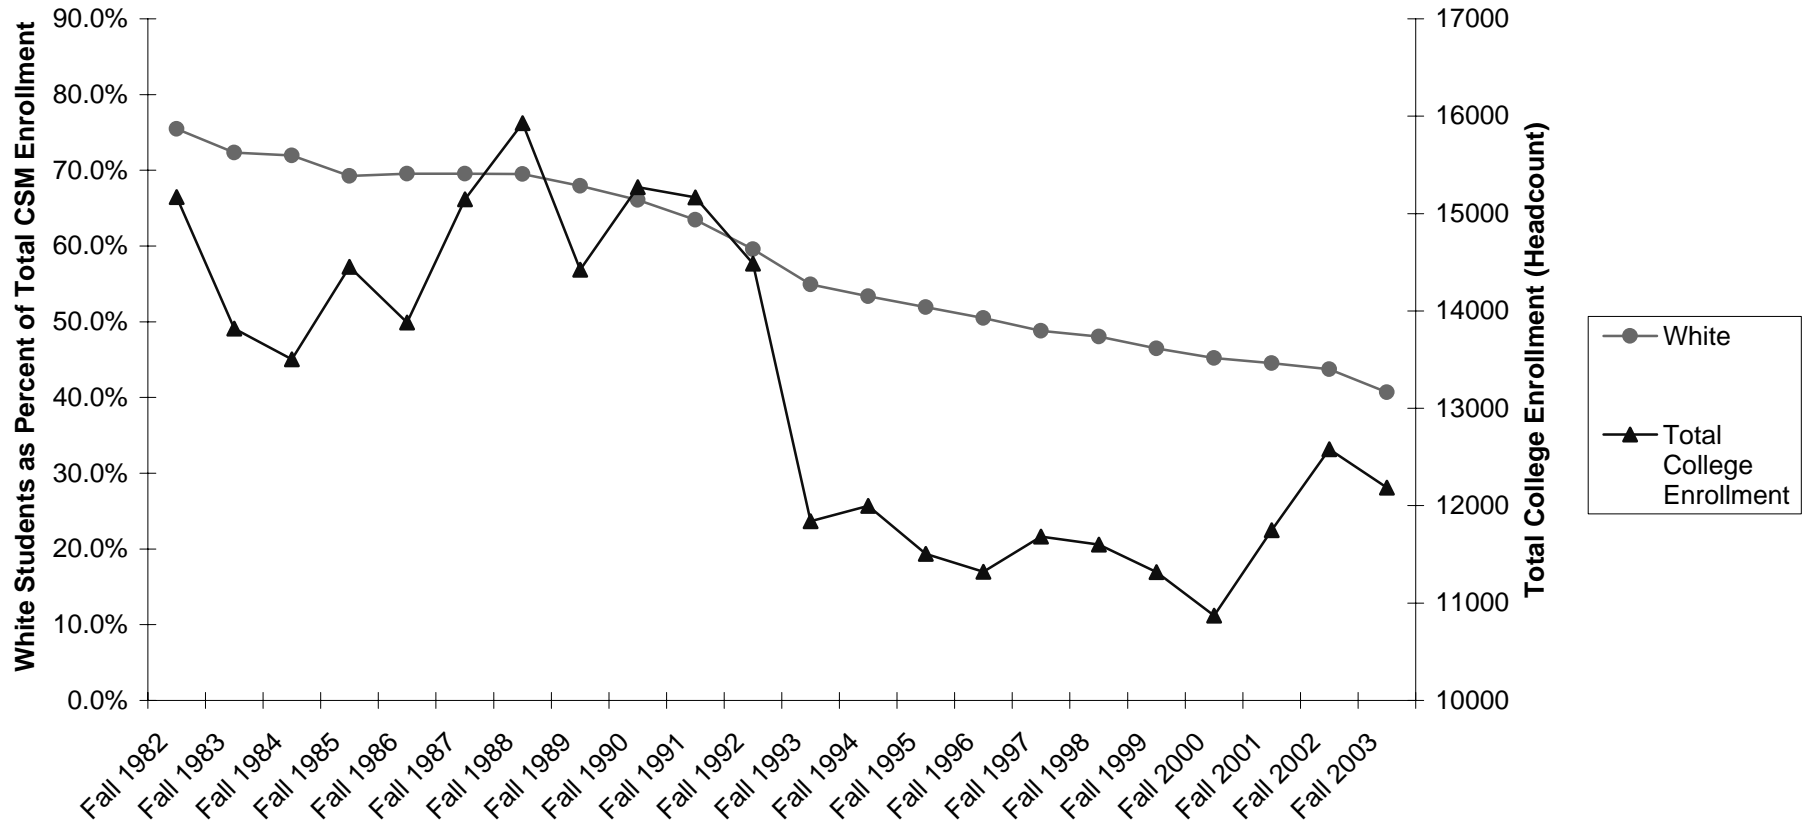

White Student Enrollment Compared to Total CSM Enrollment Fall 1982 - Fall 2003

-To read "White Students as Percent of CSM Enrollment," use numbers on left axis of graph
 -To read "Total College Enrollment," use numbers on right axis of graph