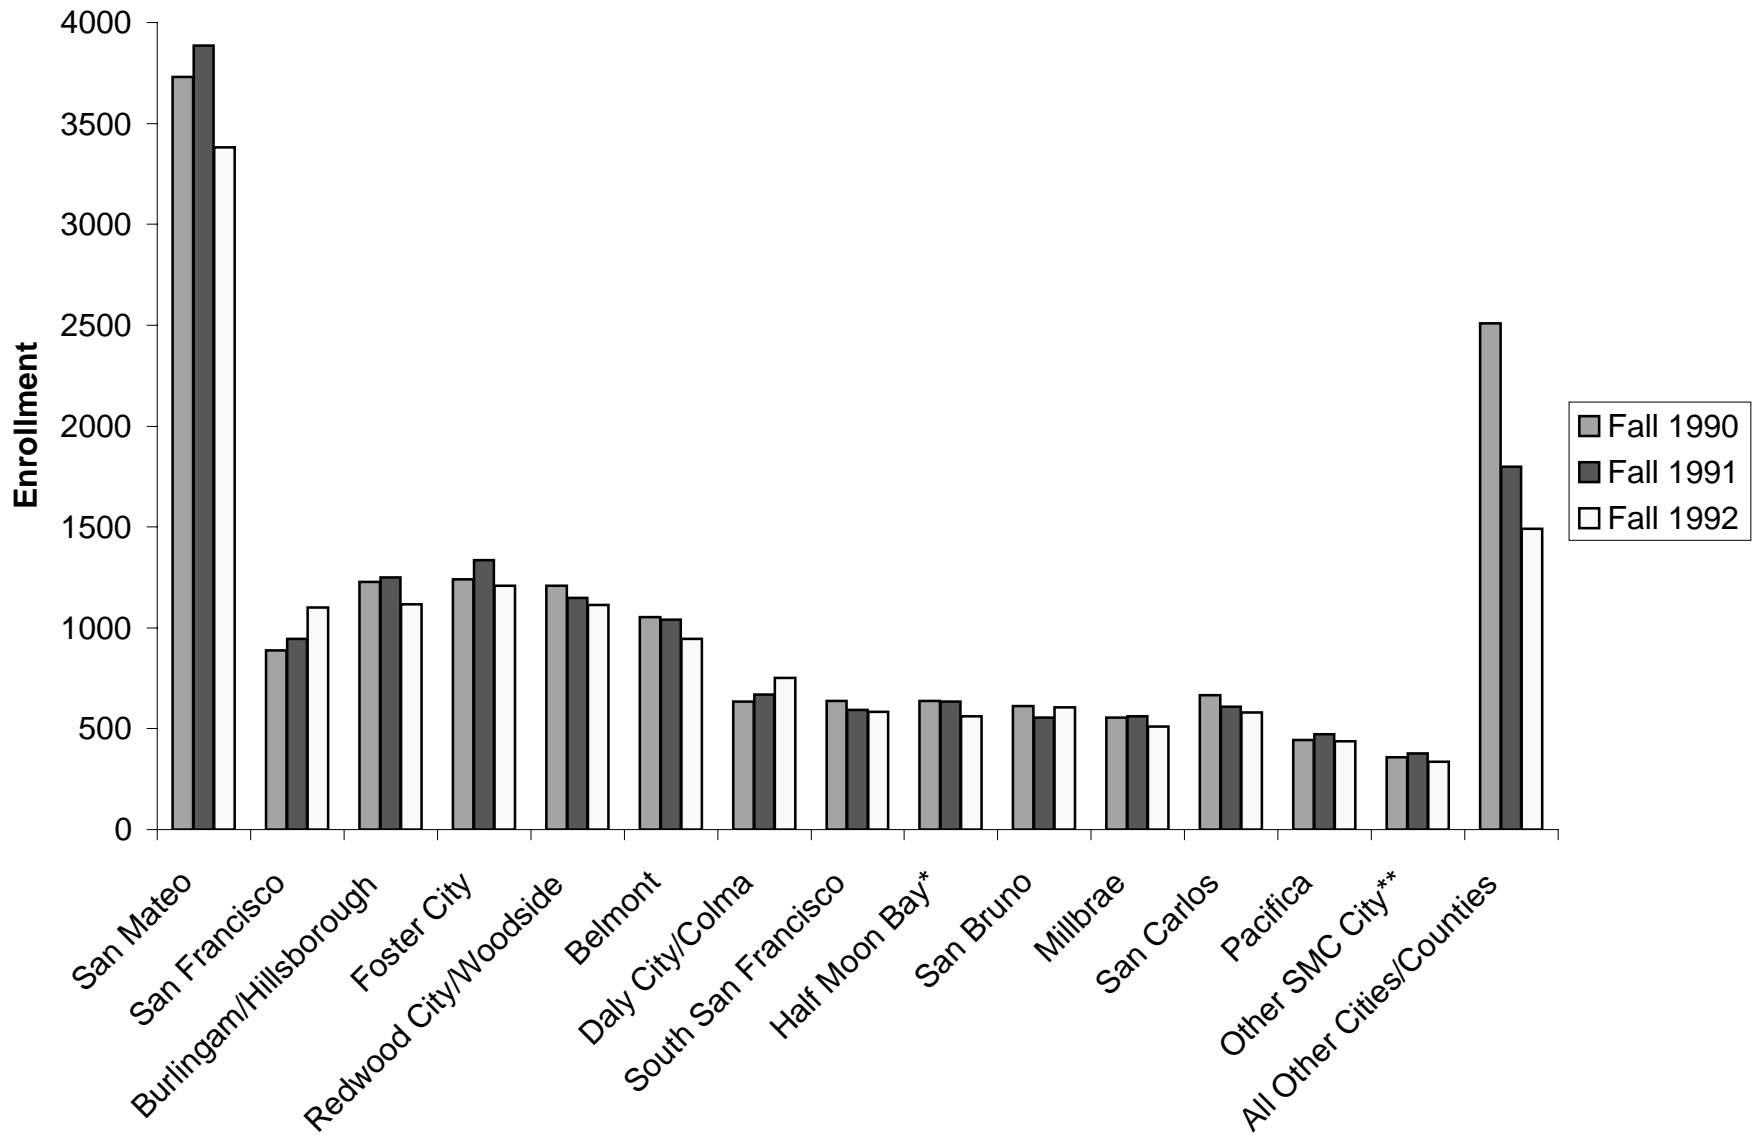

College of San Mateo Total Enrollment--By City Part 1: Fall 1990 - Fall 1992

* Half Moon Bay: Includes El Granada, La Honda, Miramar, Moss Beach, Pescadero, San Gregorio.

** Other SMC City: Includes Atherton, Brisbane, East Palo Alto, Menlo Park, Portola Valley.