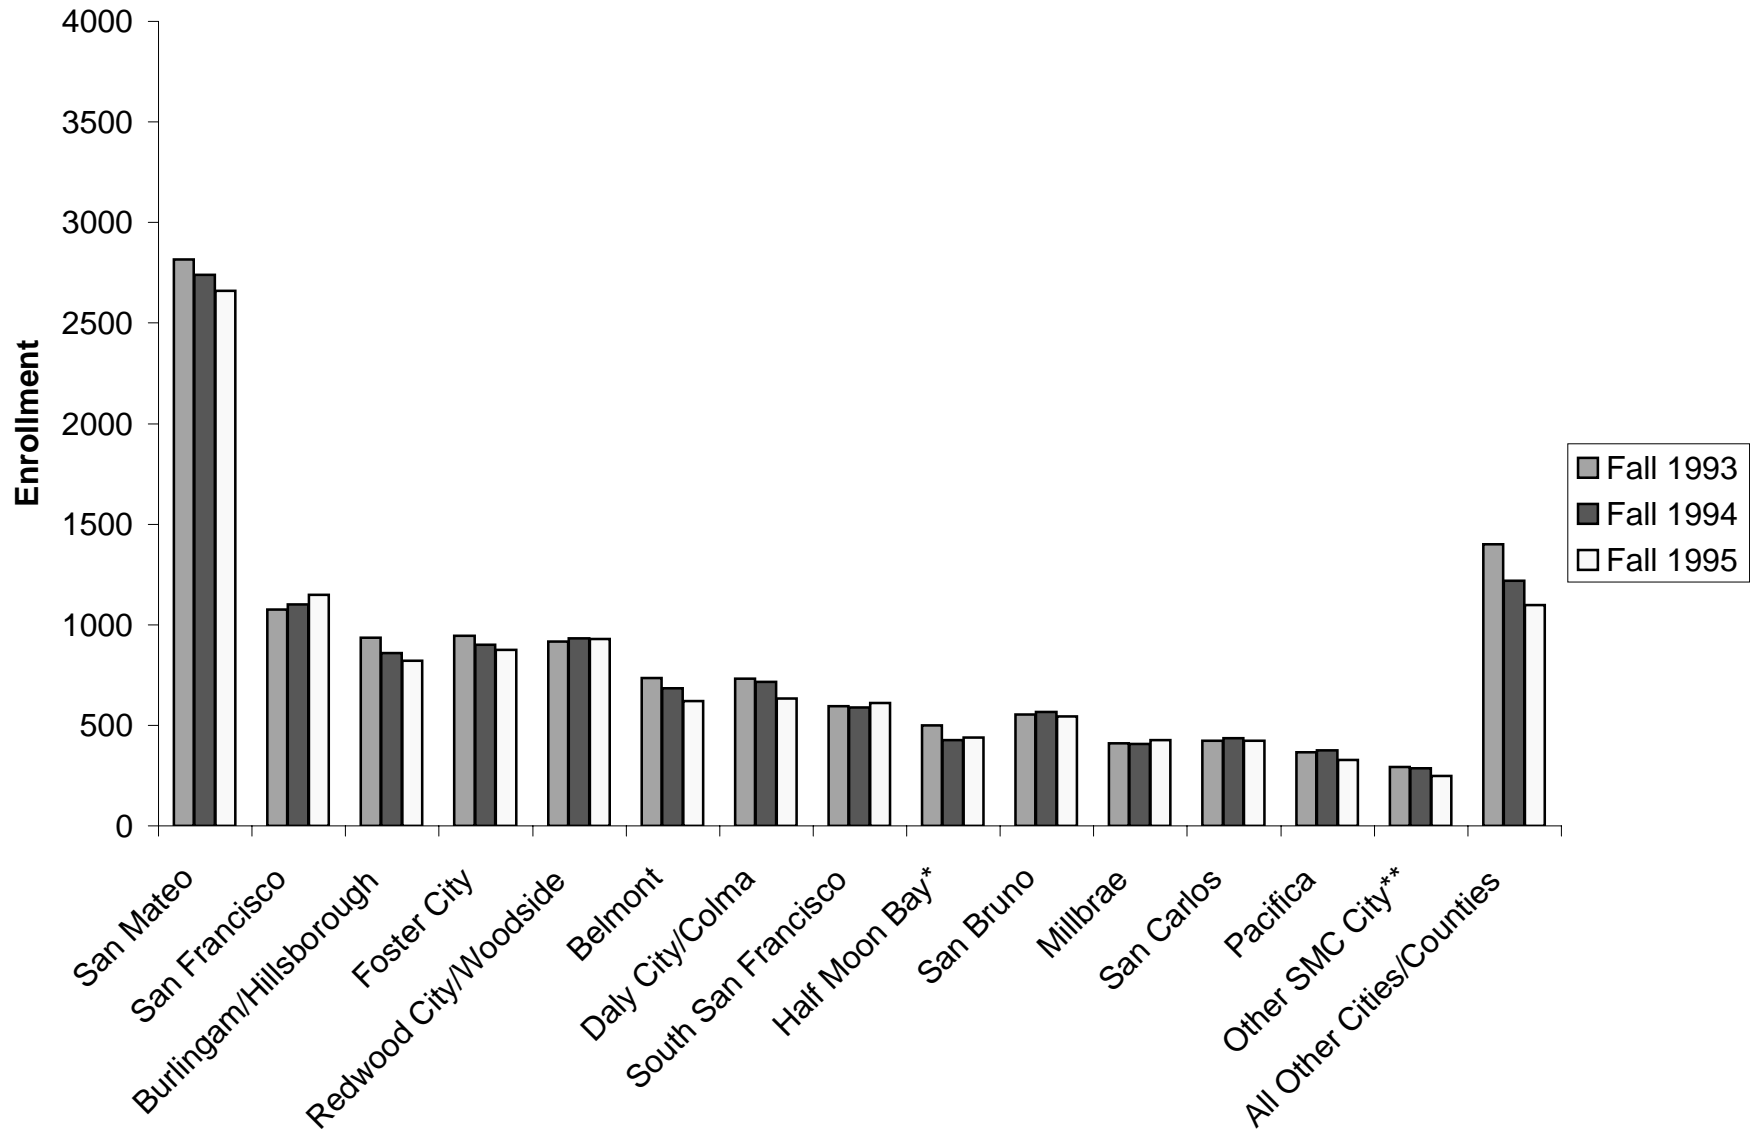

College of San Mateo Total Enrollment--By City Part 2: Fall 1993 - Fall 1995

* Half Moon Bay: Includes El Granada, La Honda, Miramar, Moss Beach, Pescadero, San Gregorio.

** Other SMC City: Includes Atherton, Brisbane, East Palo Alto, Menlo Park, Portola Valley.