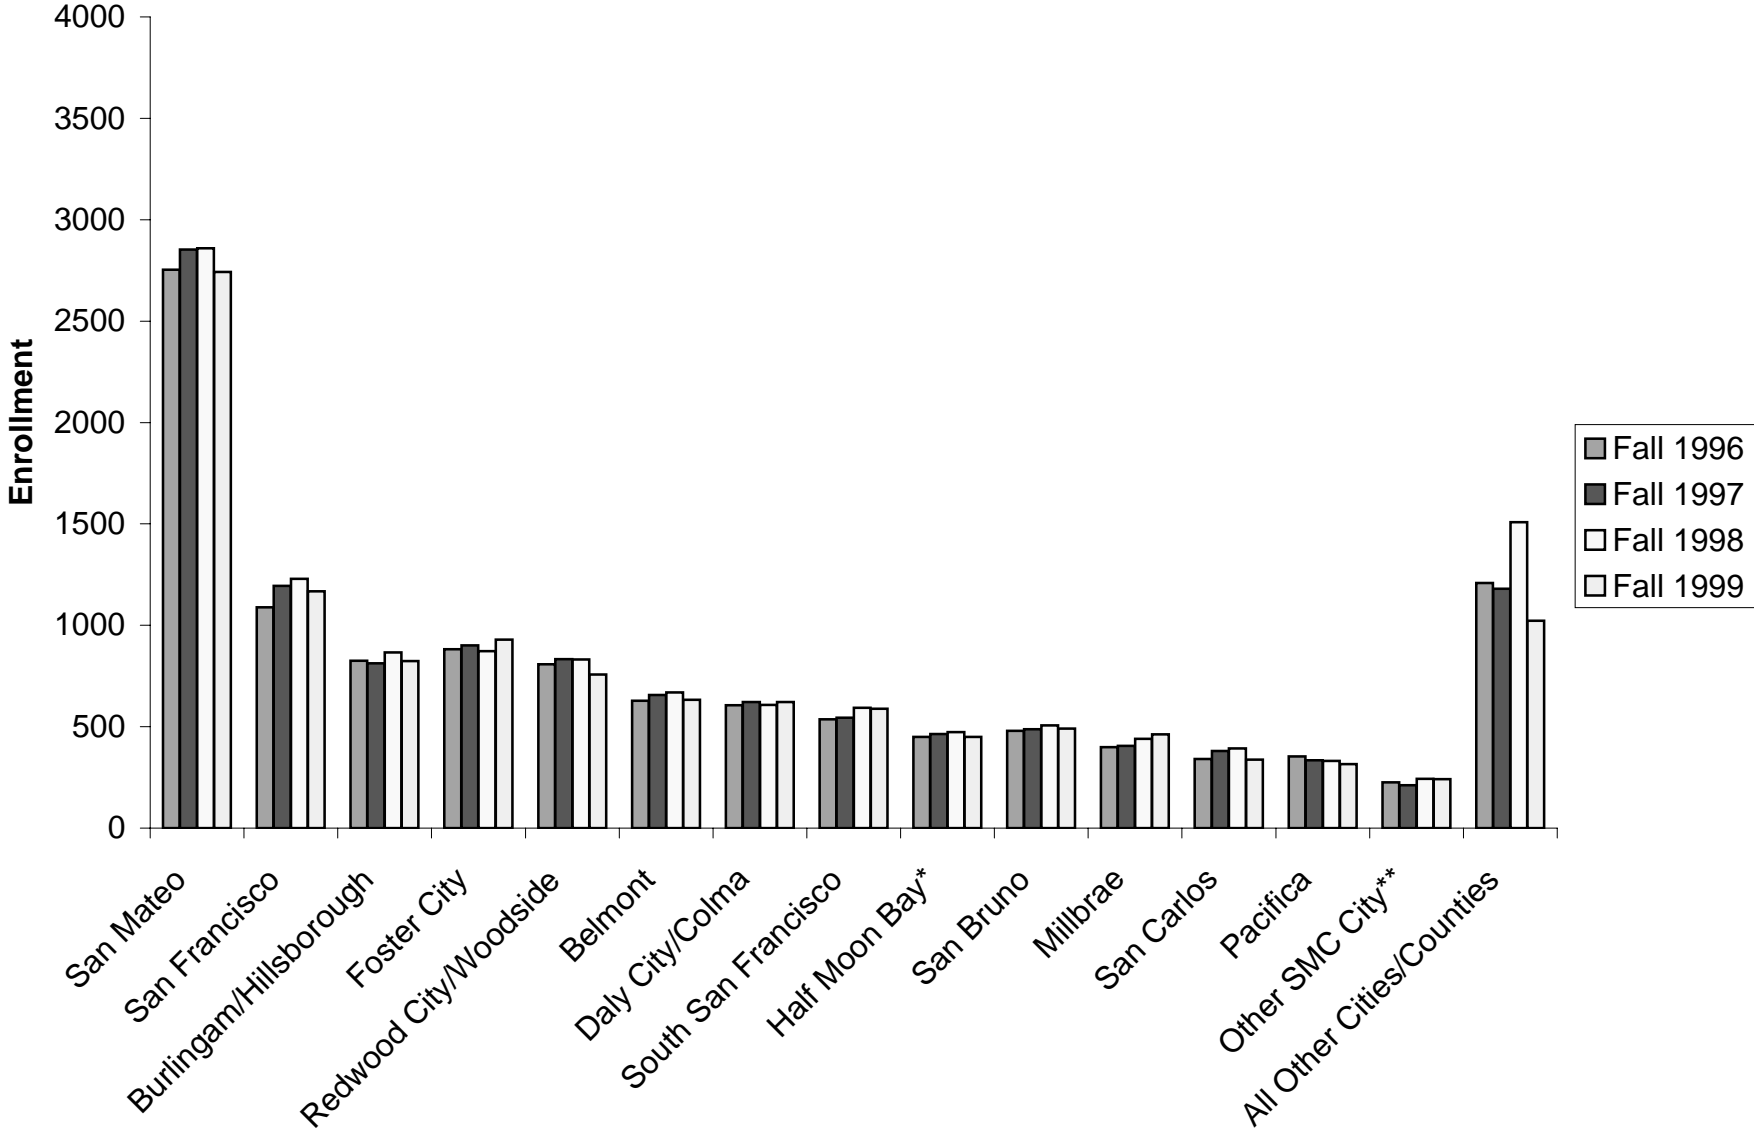

# College of San Mateo Total Enrollment--By City

## Part 3: Fall 1996 - Fall 1999

\* Half Moon Bay: Includes El Granada, La Honda, Miramar, Moss Beach, Pescadero, San Gregorio.  
 \*\* Other SMC City: Includes Atherton, Brisbane, East Palo Alto, Menlo Park, Portola Valley.