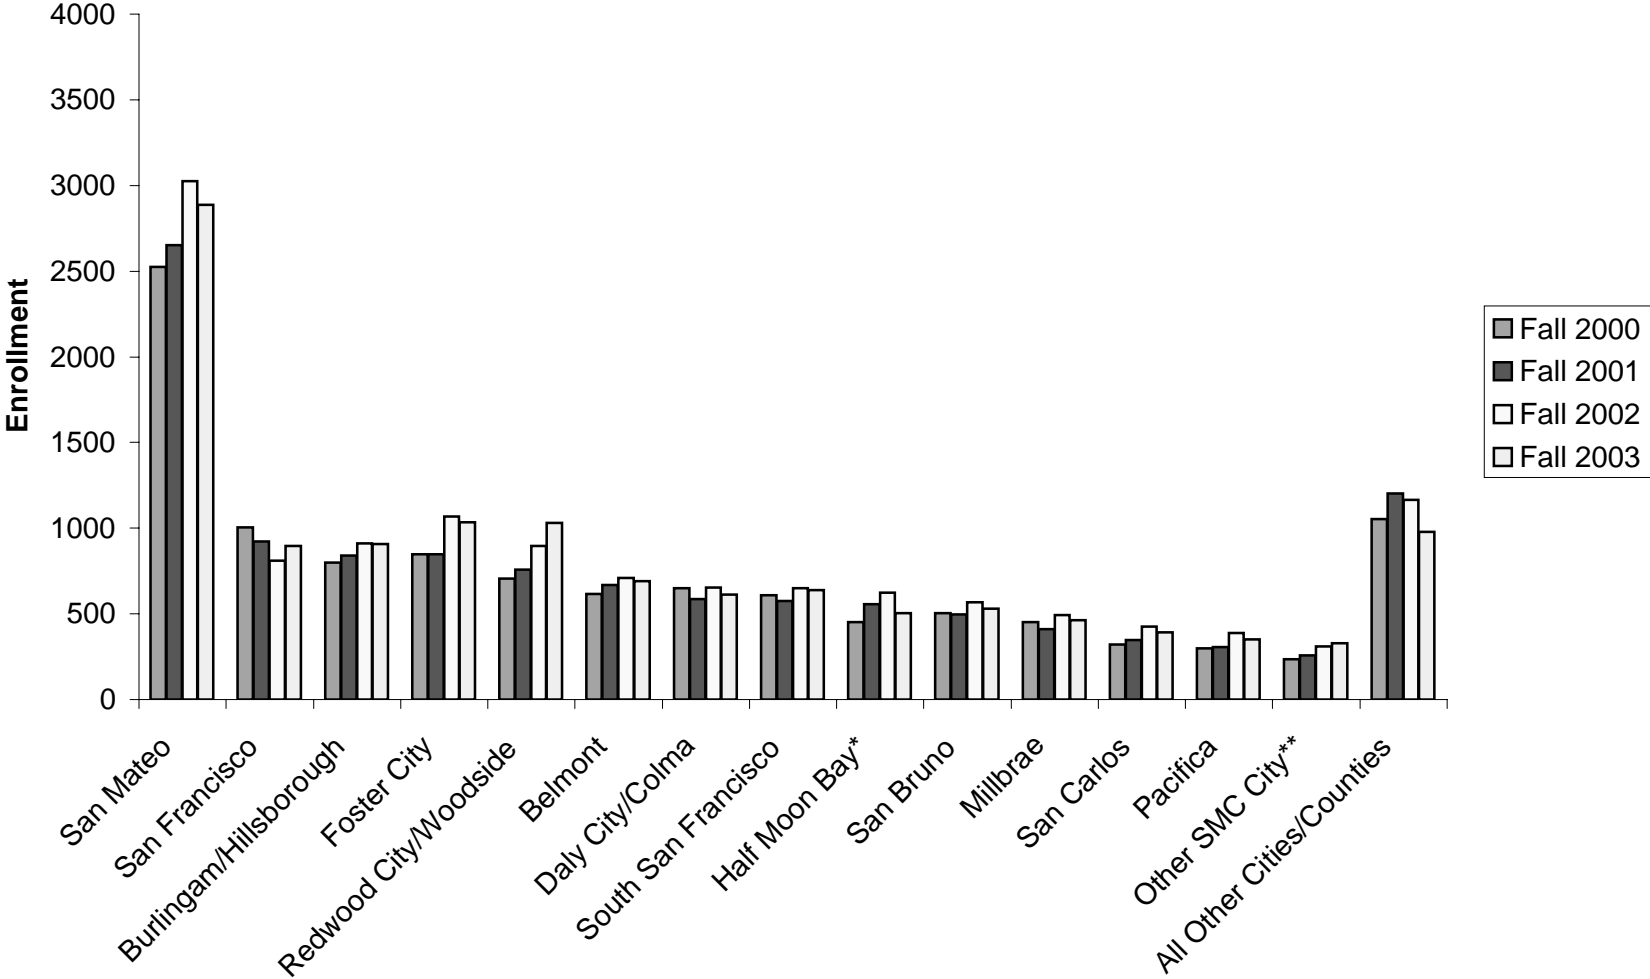

**College of San Mateo Total Enrollment--By City
Part 4: Fall 2000 - Fall 2003**

* Half Moon Bay: Includes El Granada, La Honda, Miramar, Moss Beach, Pescadero, San Gregorio.

** Other SMC City: Includes Atherton, Brisbane, East Palo Alto, Menlo Park, Portola Valley.

*** Based on current enrollment as of 11-25-01; all other terms based on final course completed enrollment.