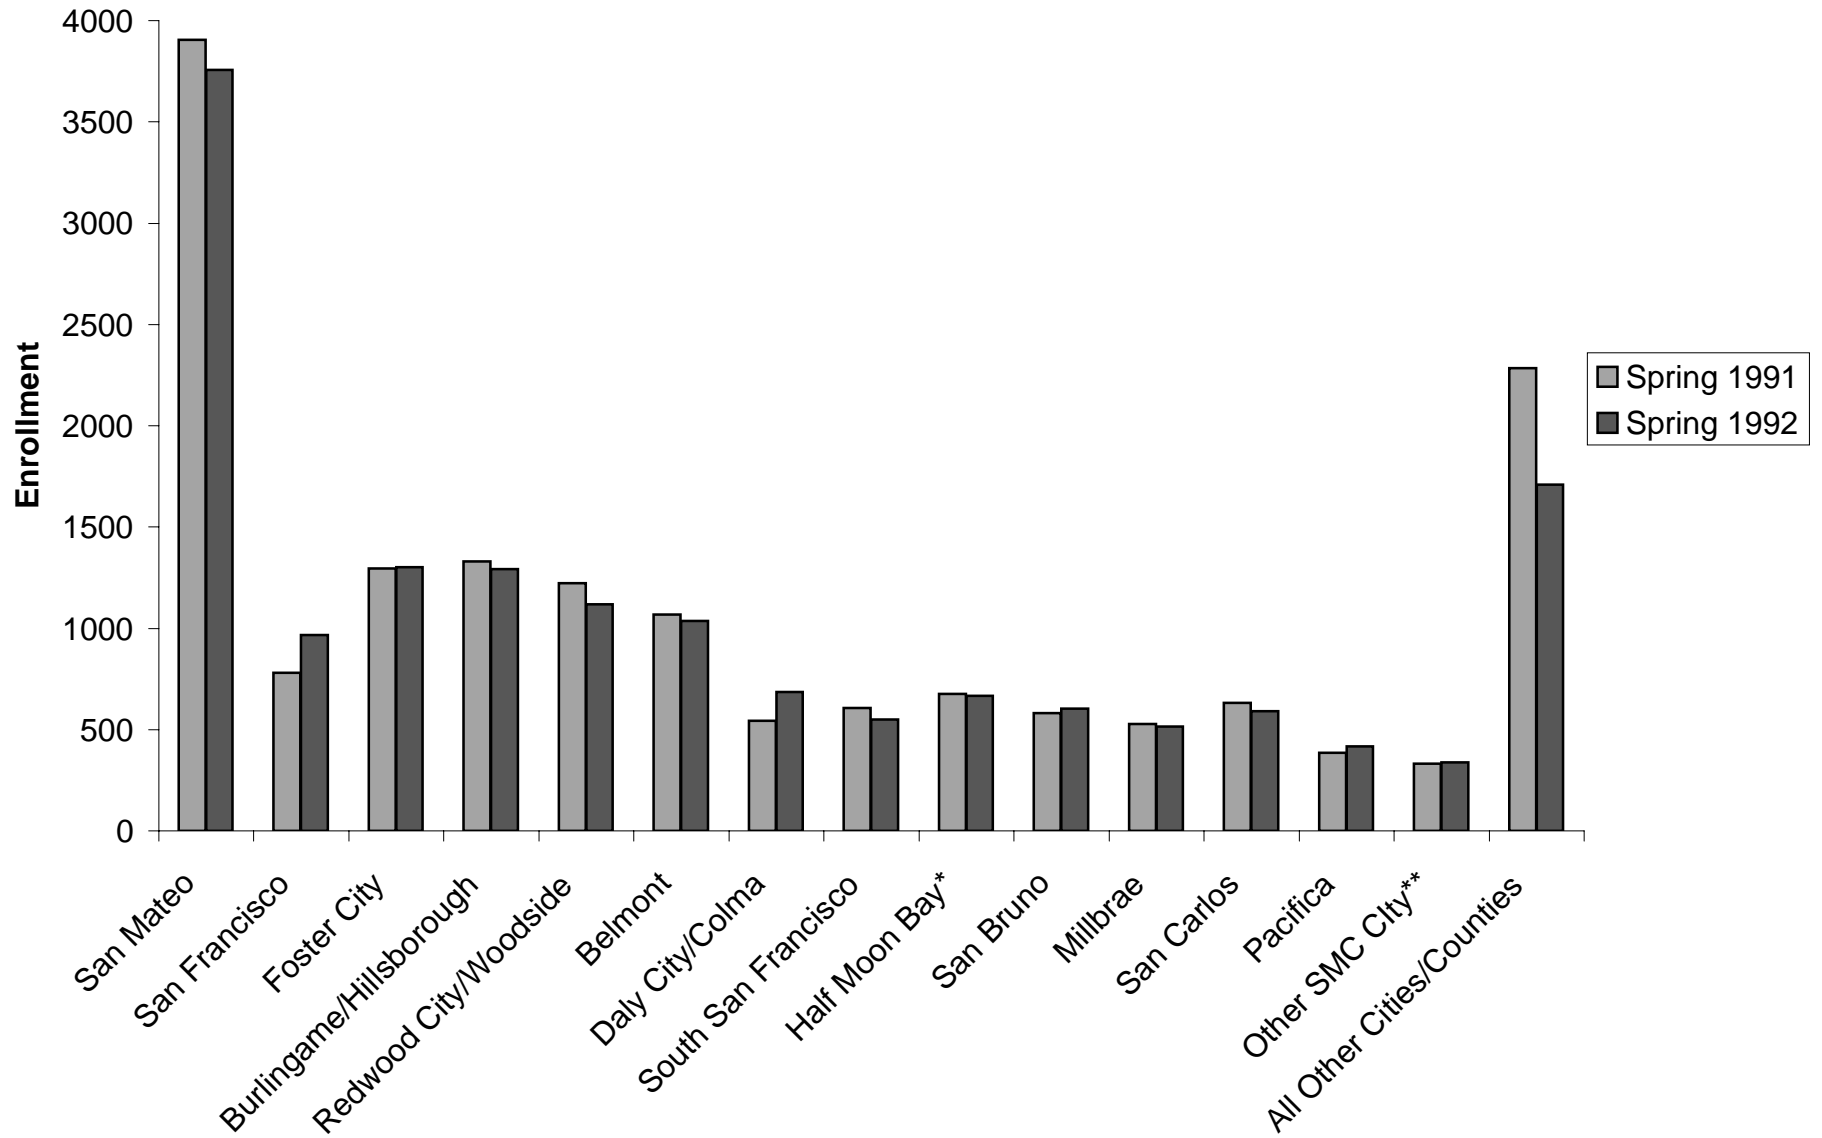

College of San Mateo Total Enrollment--By City Part 1: Spring 1991 - Spring 1992

* Half Moon Bay: Includes El Granada, La Honda, Miramar, Moss Beach, Pescadero, San Gregorio.

** Other SMC City: Includes Atherton, Brisbane, East Palo Alto, Menlo Park, Portola Valley.