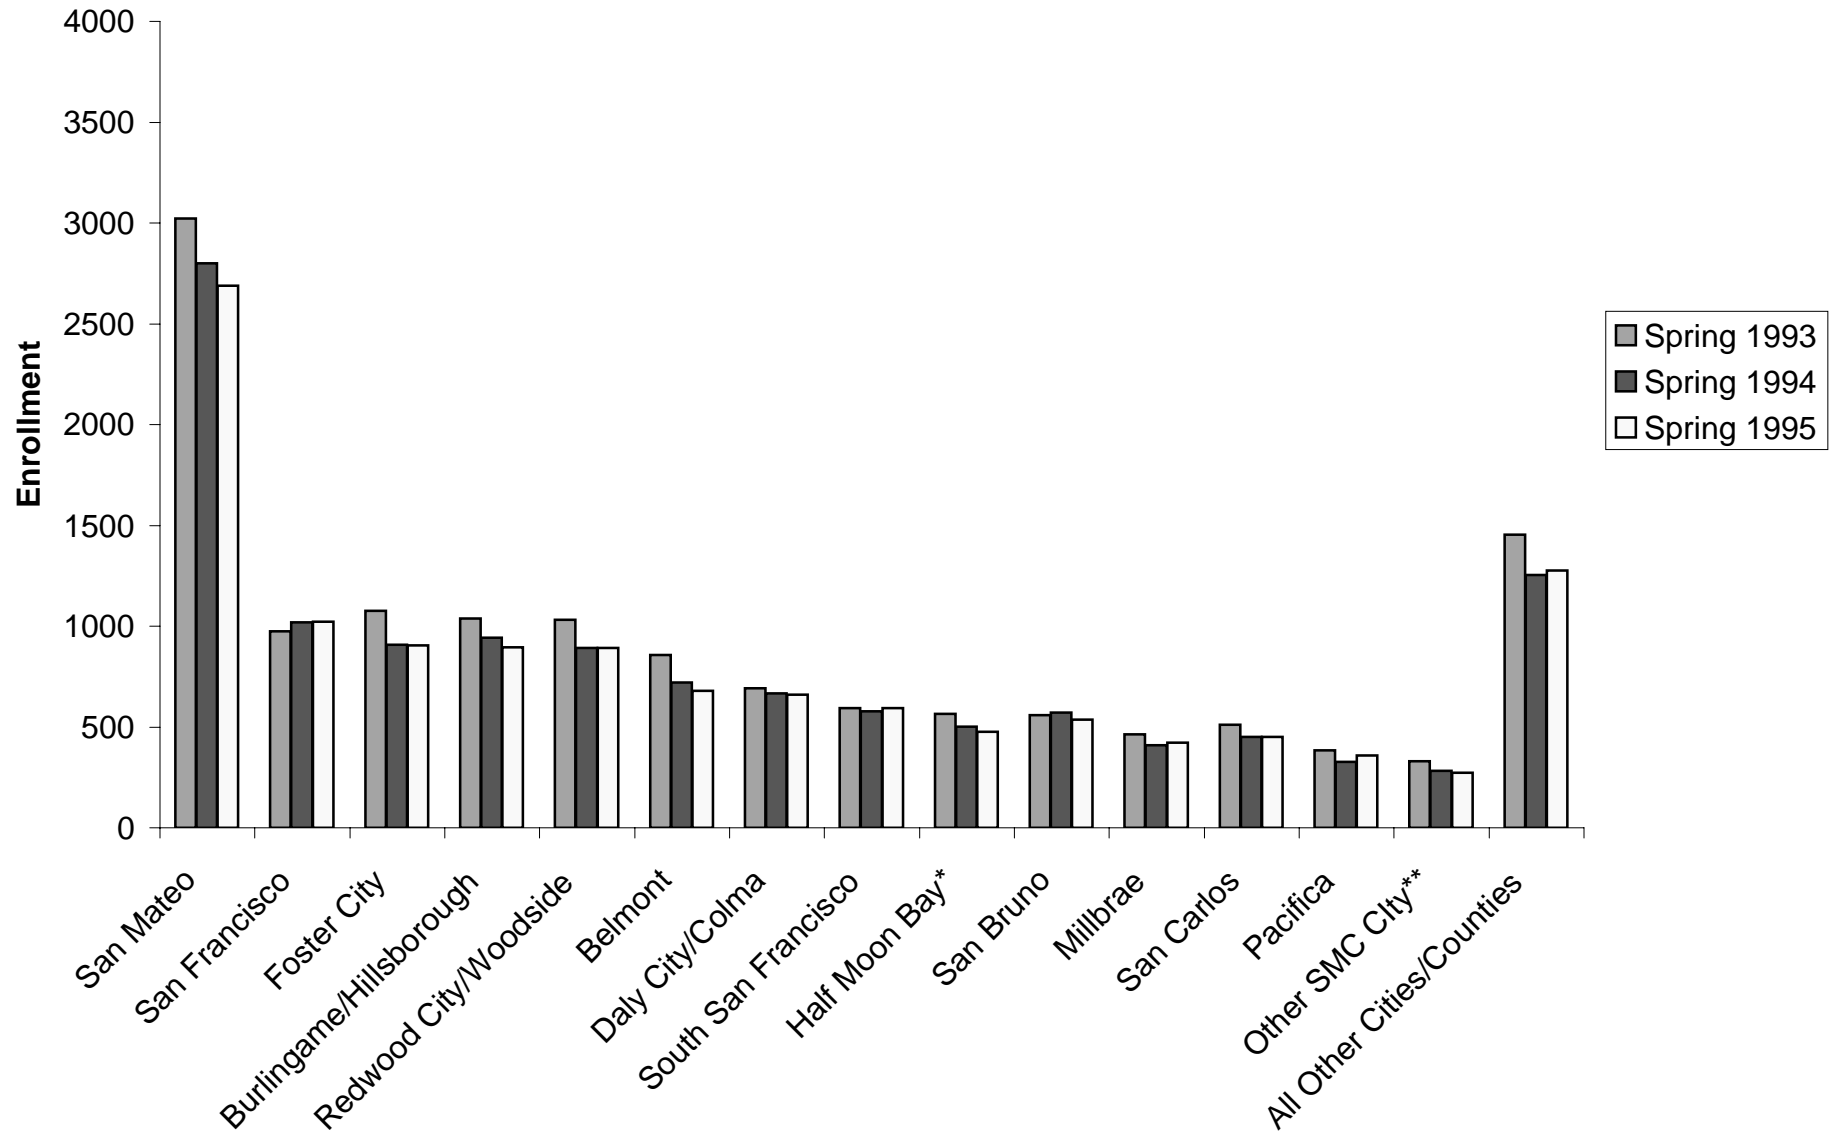

College of San Mateo Total Enrollment--By City Part 2: Spring 1993 - Spring 1995

* Half Moon Bay: Includes El Granada, La Honda, Miramar, Moss Beach, Pescadero, San Gregorio.

** Other SMC City: Includes Atherton, Brisbane, East Palo Alto, Menlo Park, Portola Valley.