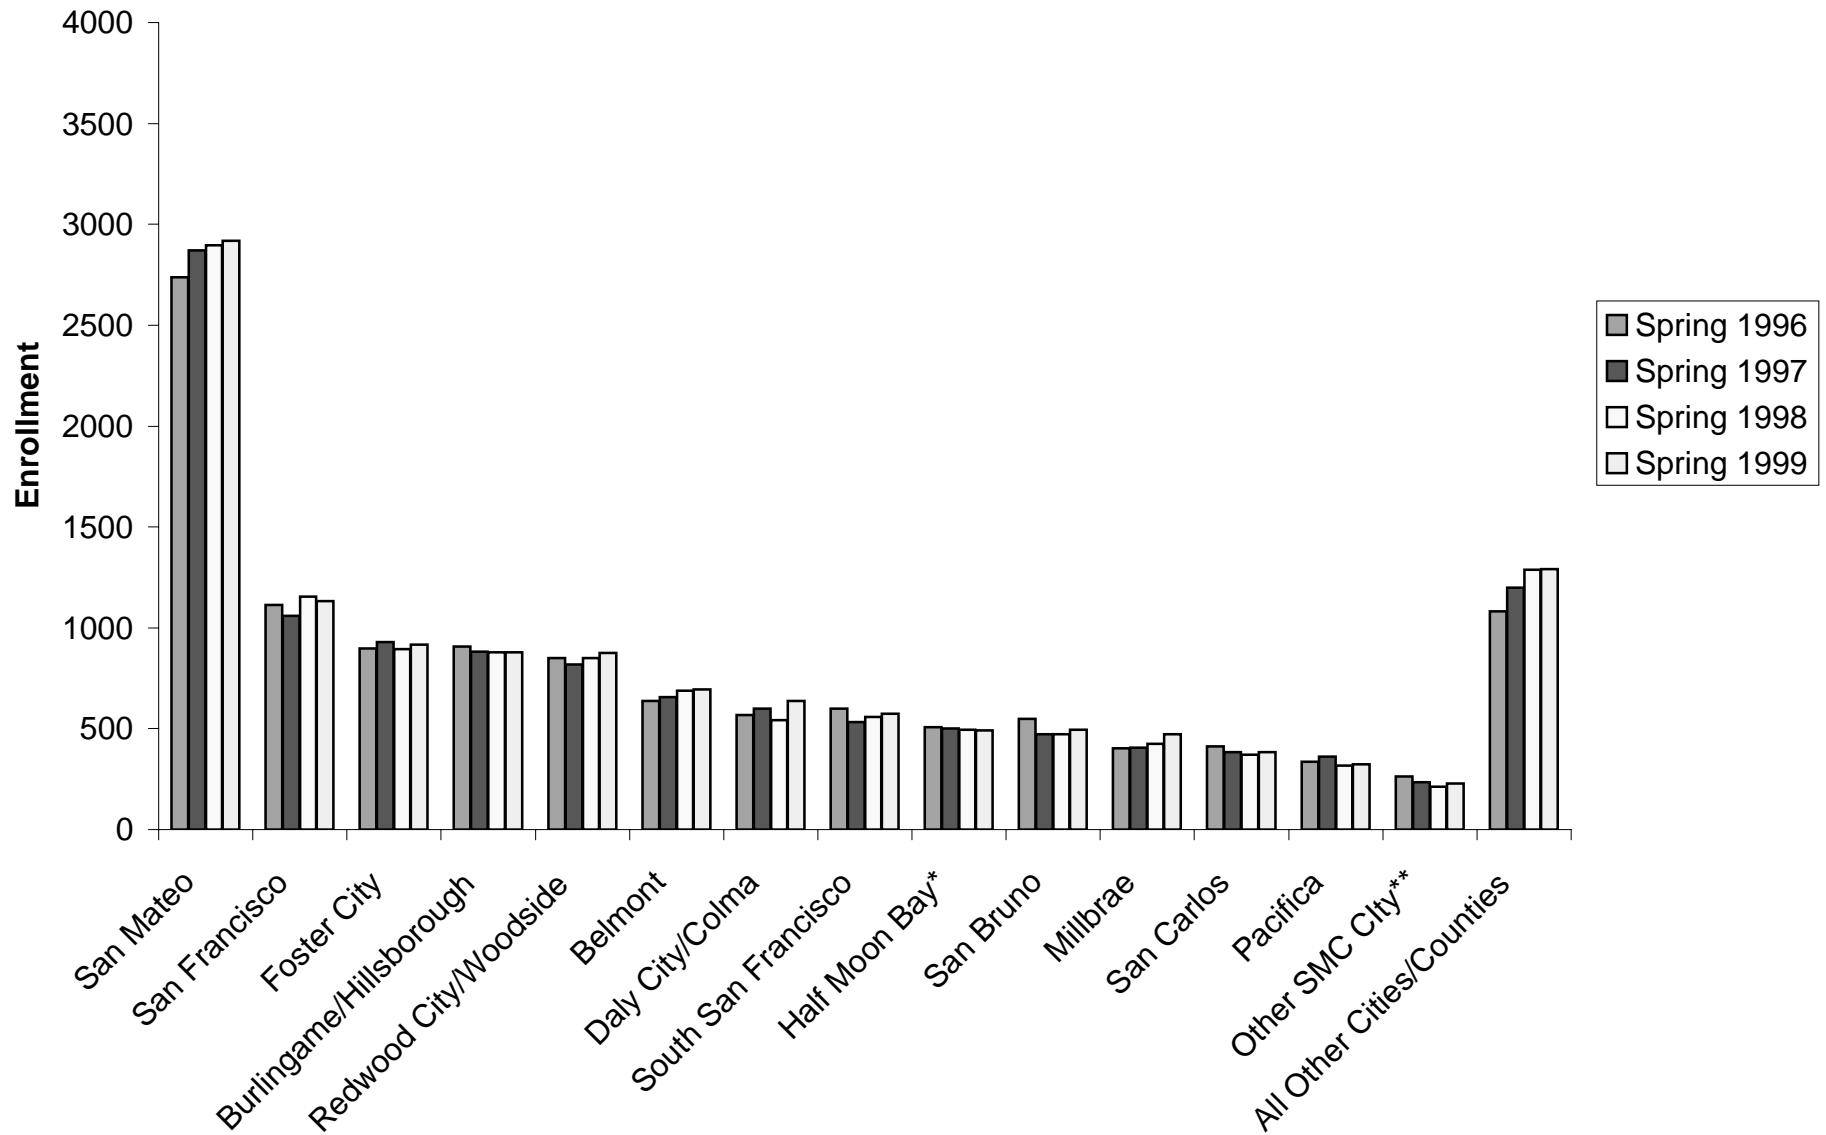

## College of San Mateo Total Enrollment--By City Part 3: Spring 1996 - Spring 1999

\* Half Moon Bay: Includes El Granada, La Honda, Miramar, Moss Beach, Pescadero, San Gregorio.

\*\* Other SMC City: Includes Atherton, Brisbane, East Palo Alto, Menlo Park, Portola Valley.