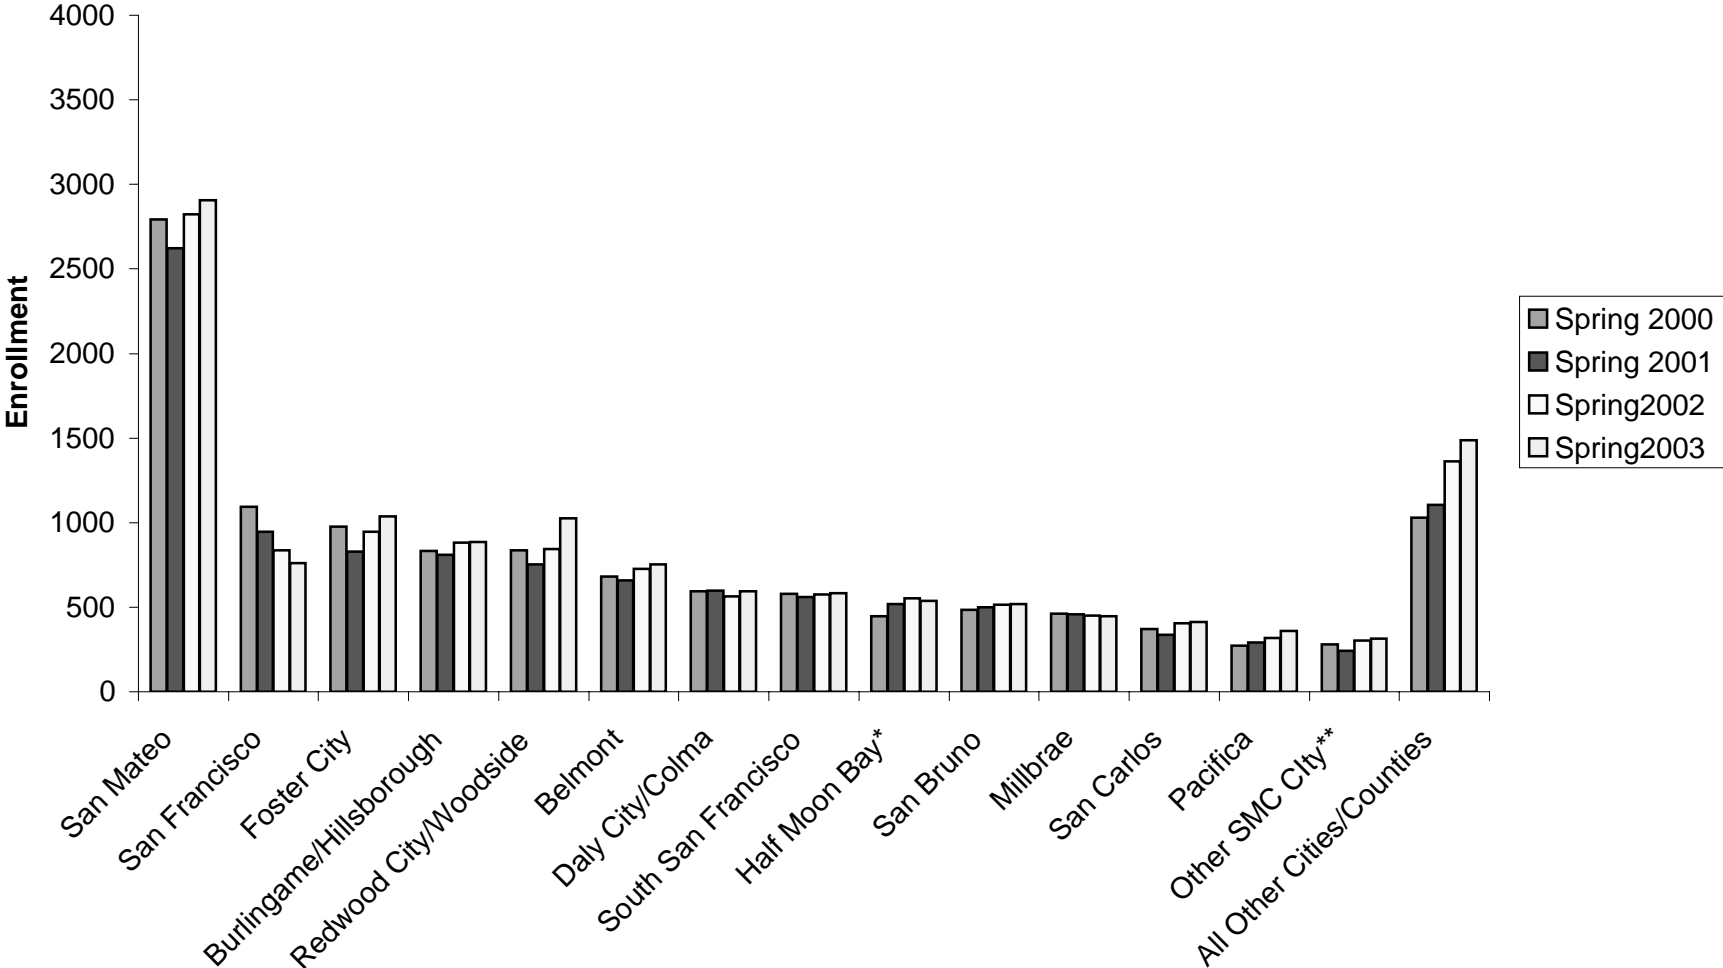

College of San Mateo Total Enrollment--By City Part 4: Spring 2000 - Spring 2003

* Half Moon Bay: Includes El Granada, La Honda, Miramar, Moss Beach, Pescadero, San Gregorio.

** Other SMC City: Includes Atherton, Brisbane, East Palo Alto, Menlo Park, Portola Valley.