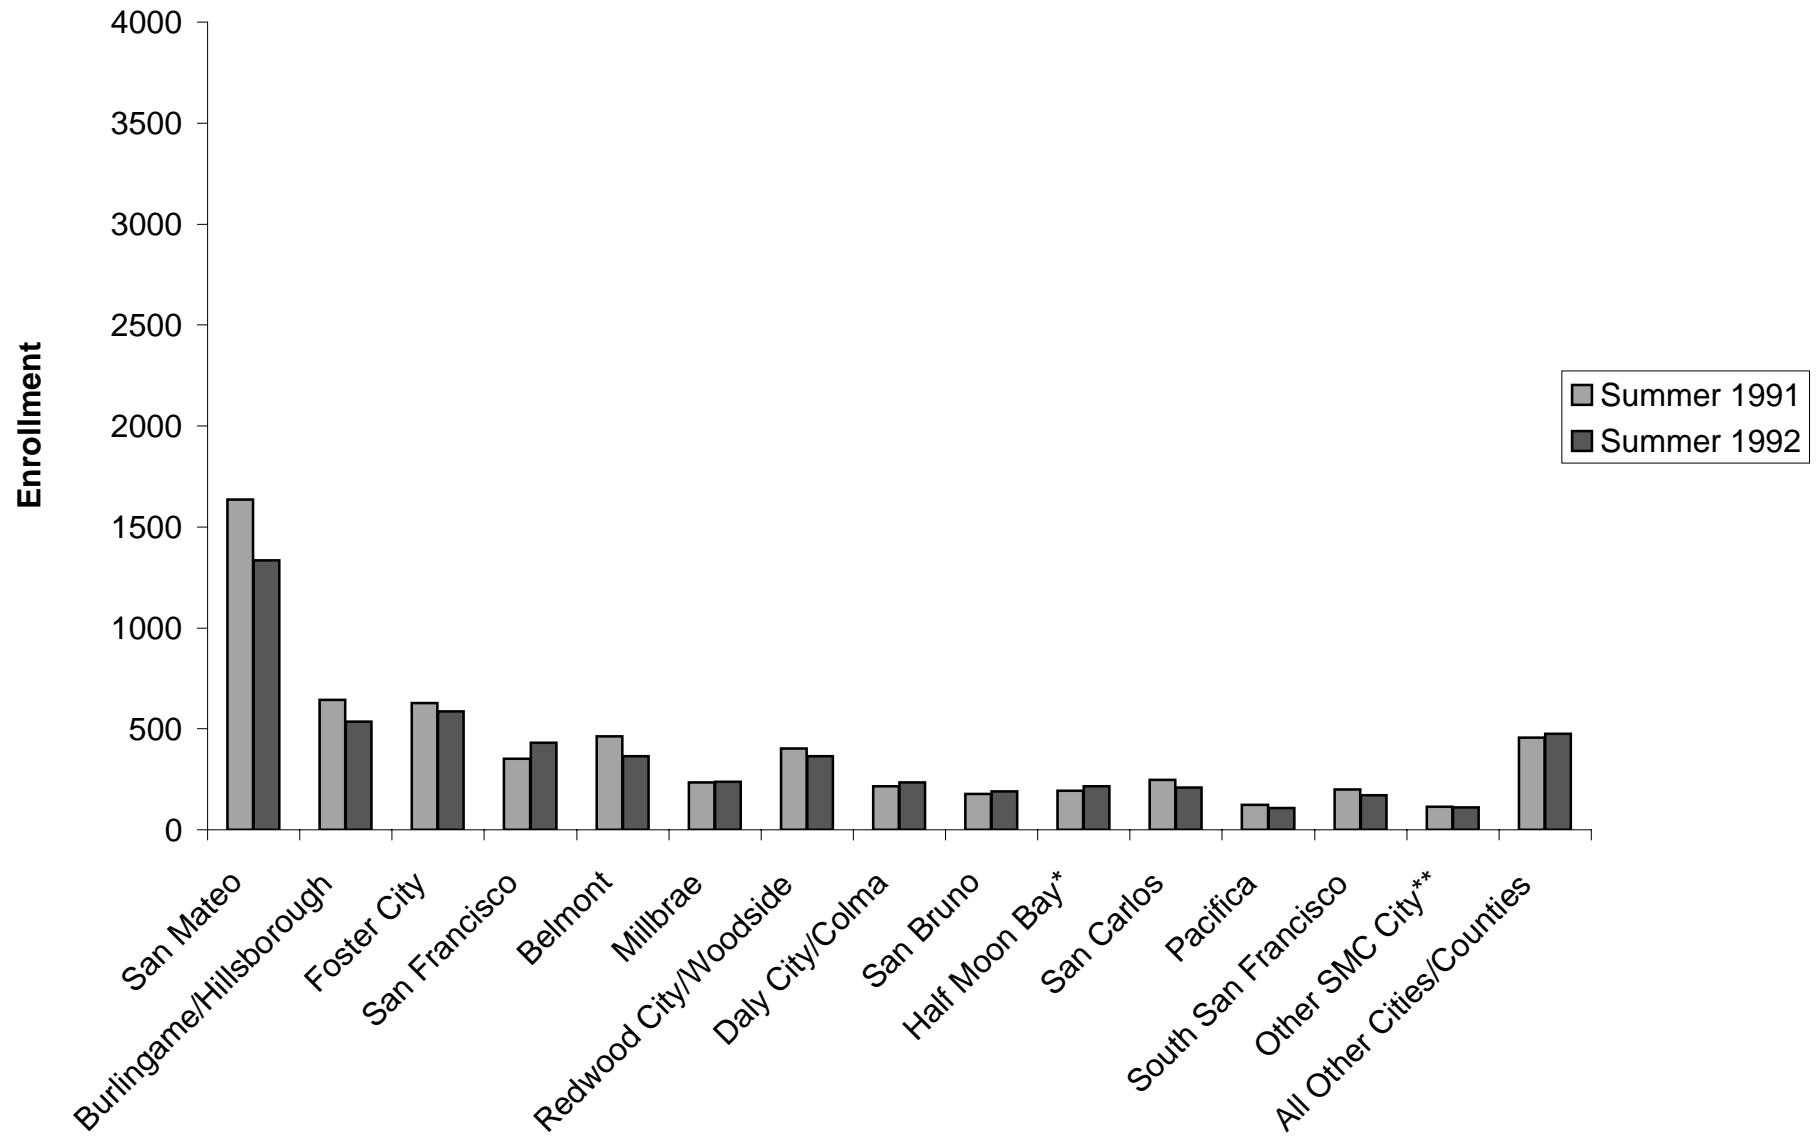

College of San Mateo Total Enrollment--By City Part 1: Summer 1991 - Summer 1992

* Half Moon Bay: Includes El Granada, La Honda, Miramar, Moss Beach, Pescadero, San Gregorio.

** Other SMC City: Includes Atherton, Brisbane, East Palo Alto, Menlo Park, Portola Valley.