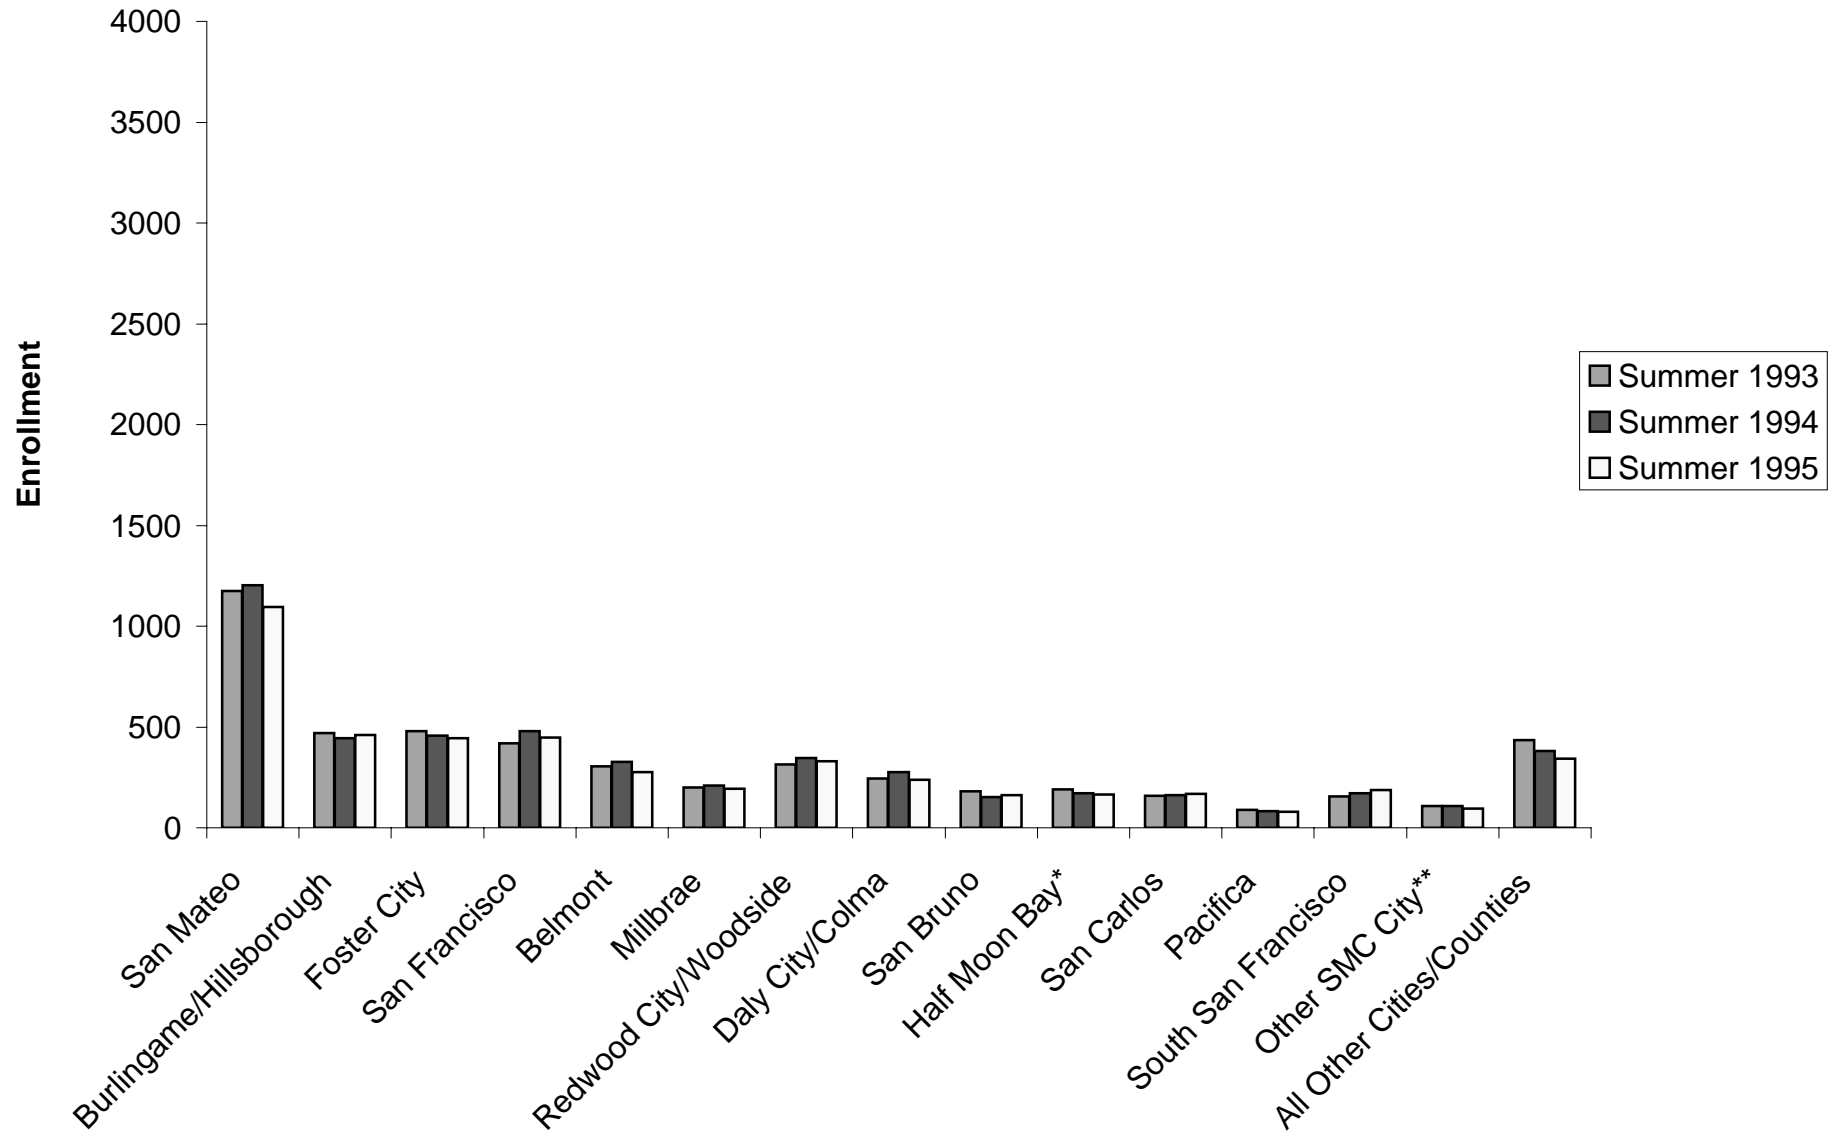

College of San Mateo Total Enrollment--By City Part 2: Summer 1993 - Summer 1995

* Half Moon Bay: Includes El Granada, La Honda, Miramar, Moss Beach, Pescadero, San Gregorio.

** Other SMC City: Includes Atherton, Brisbane, East Palo Alto, Menlo Park, Portola Valley.