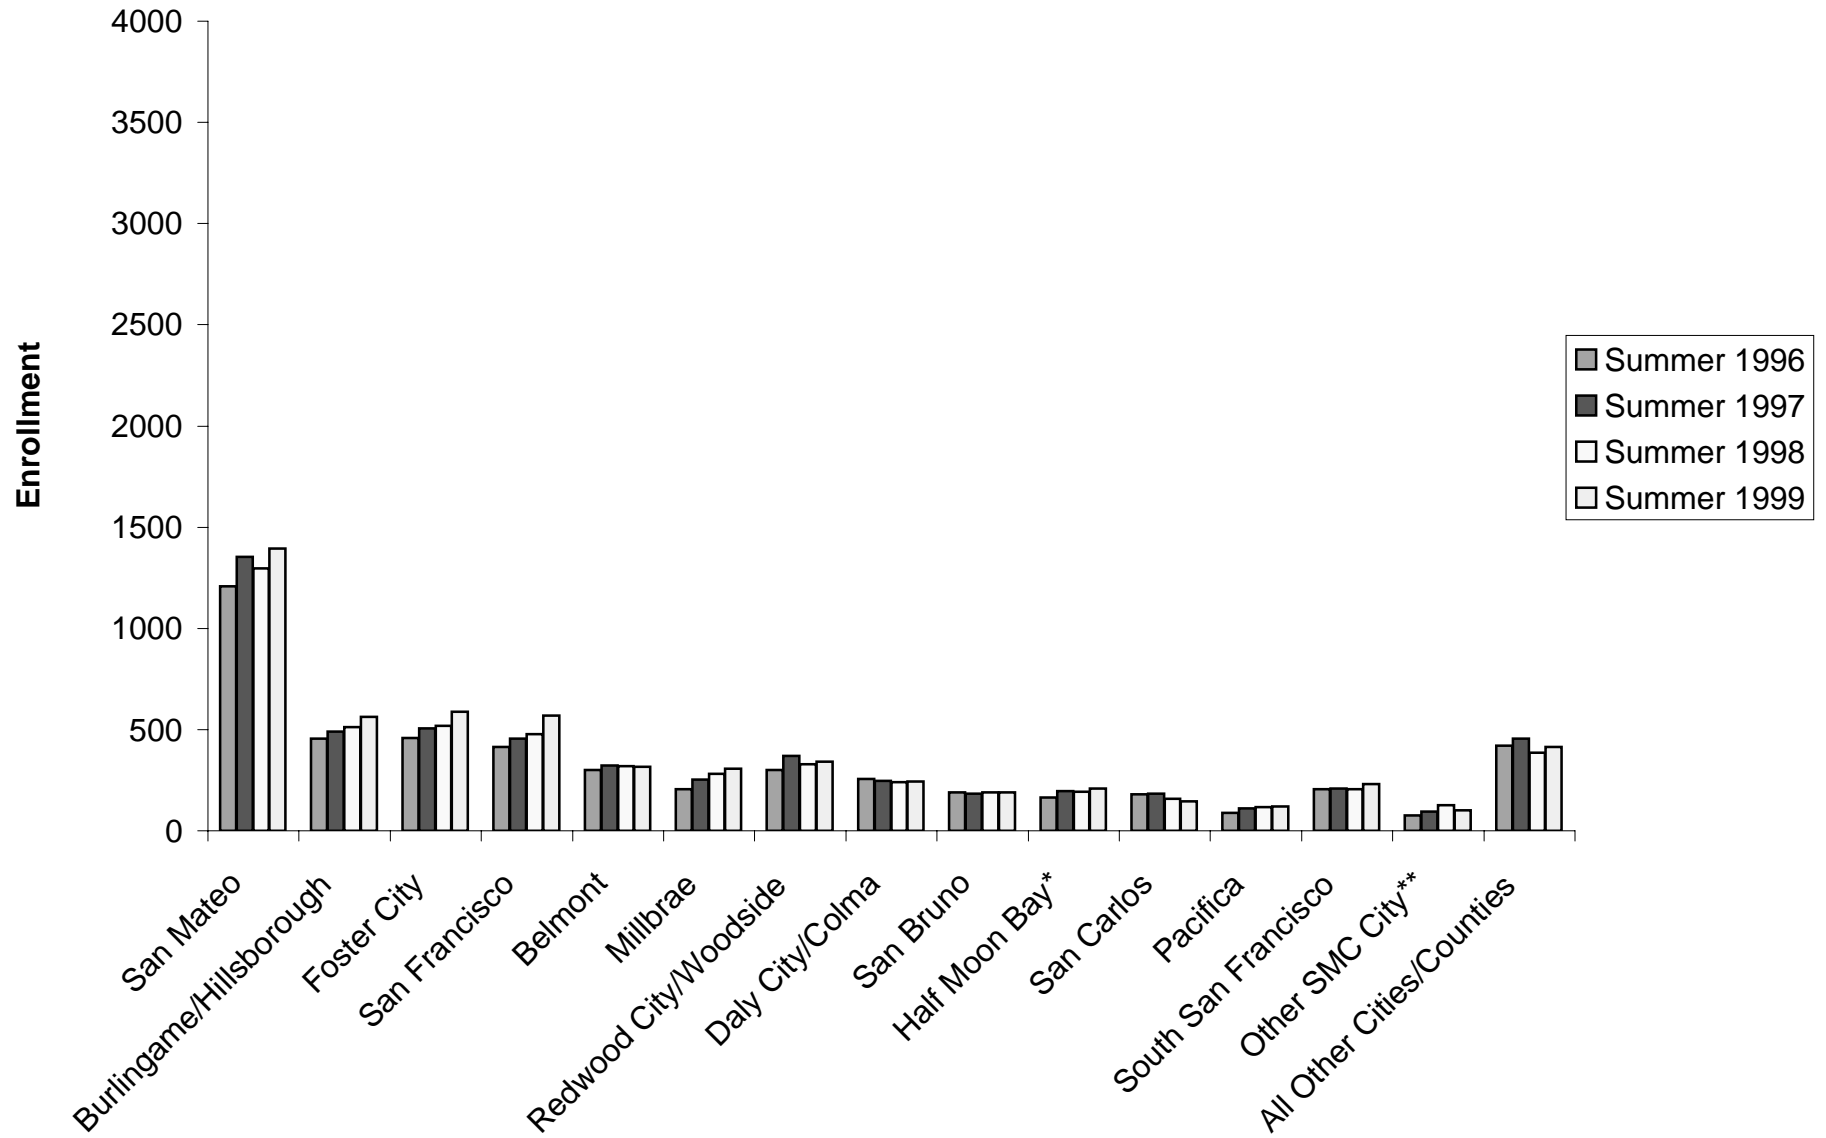

## College of San Mateo Total Enrollment--By City Part 3: Summer 1996 - Summer 1999

\* Half Moon Bay: Includes El Granada, La Honda, Miramar, Moss Beach, Pescadero, San Gregorio.

\*\* Other SMC City: Includes Atherton, Brisbane, East Palo Alto, Menlo Park, Portola Valley.