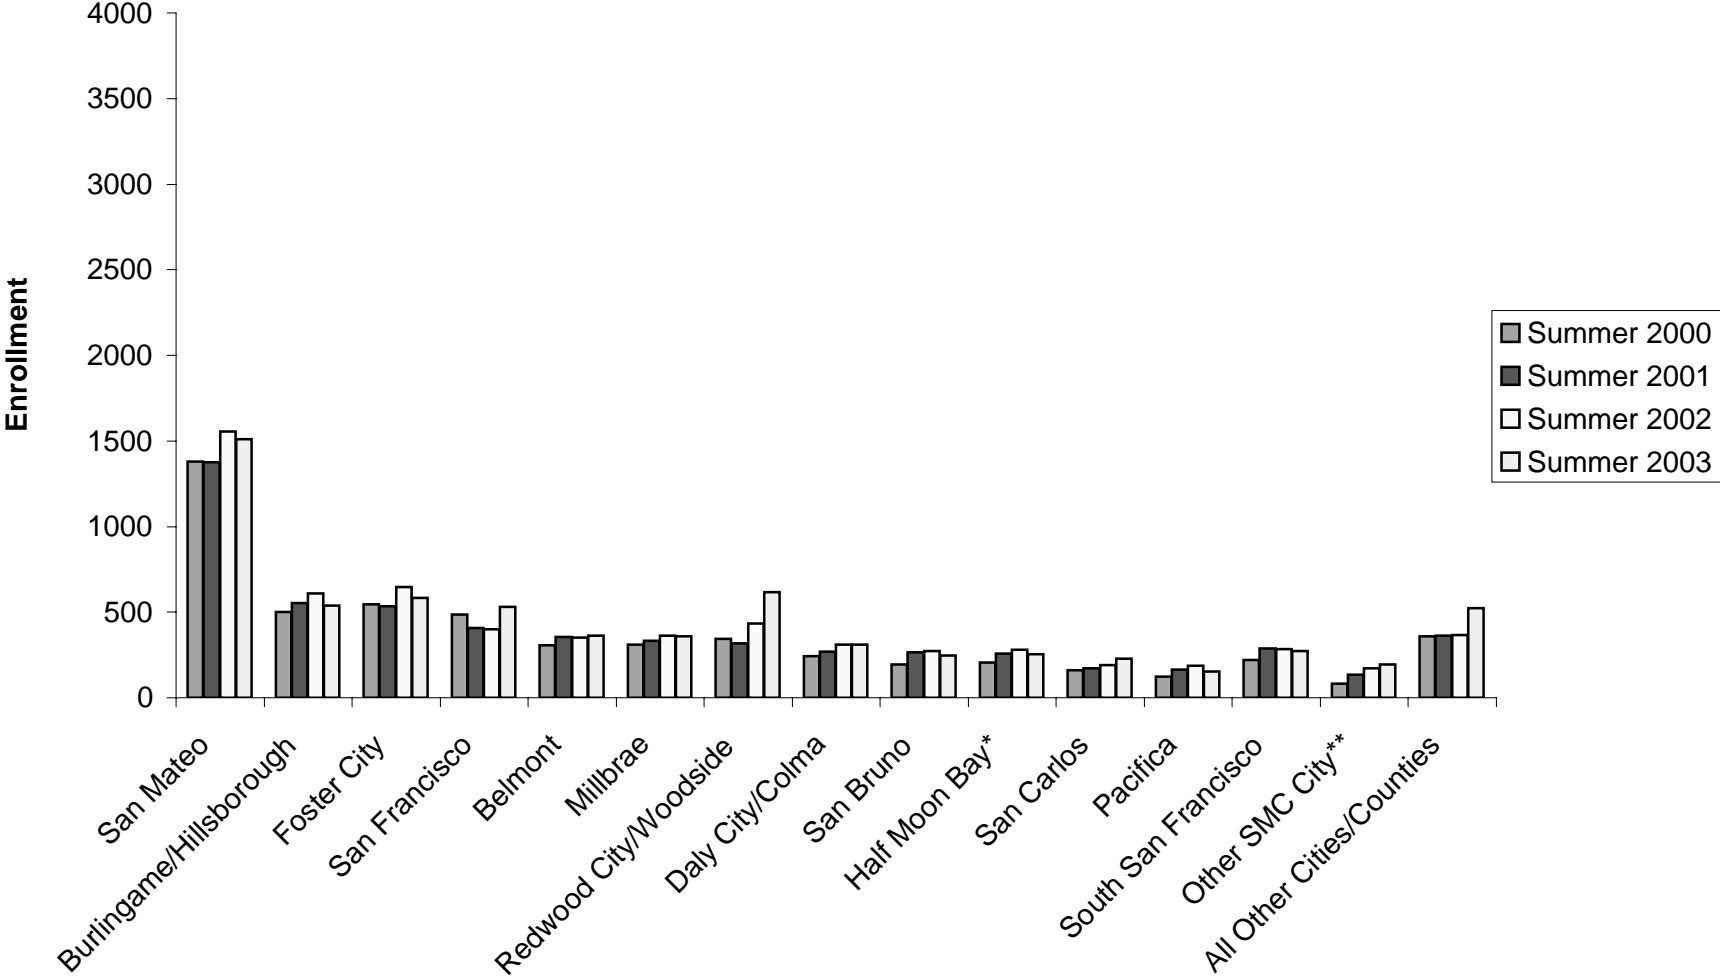

**College of San Mateo Total Enrollment--By City
Part 4: Summer 2000 - Summer 2003**

* Half Moon Bay: Includes El Granada, La Honda, Miramar, Moss Beach, Pescadero, San Gregorio.

** Other SMC City: Includes Atherton, Brisbane, East Palo Alto, Menlo Park, Portola Valley.