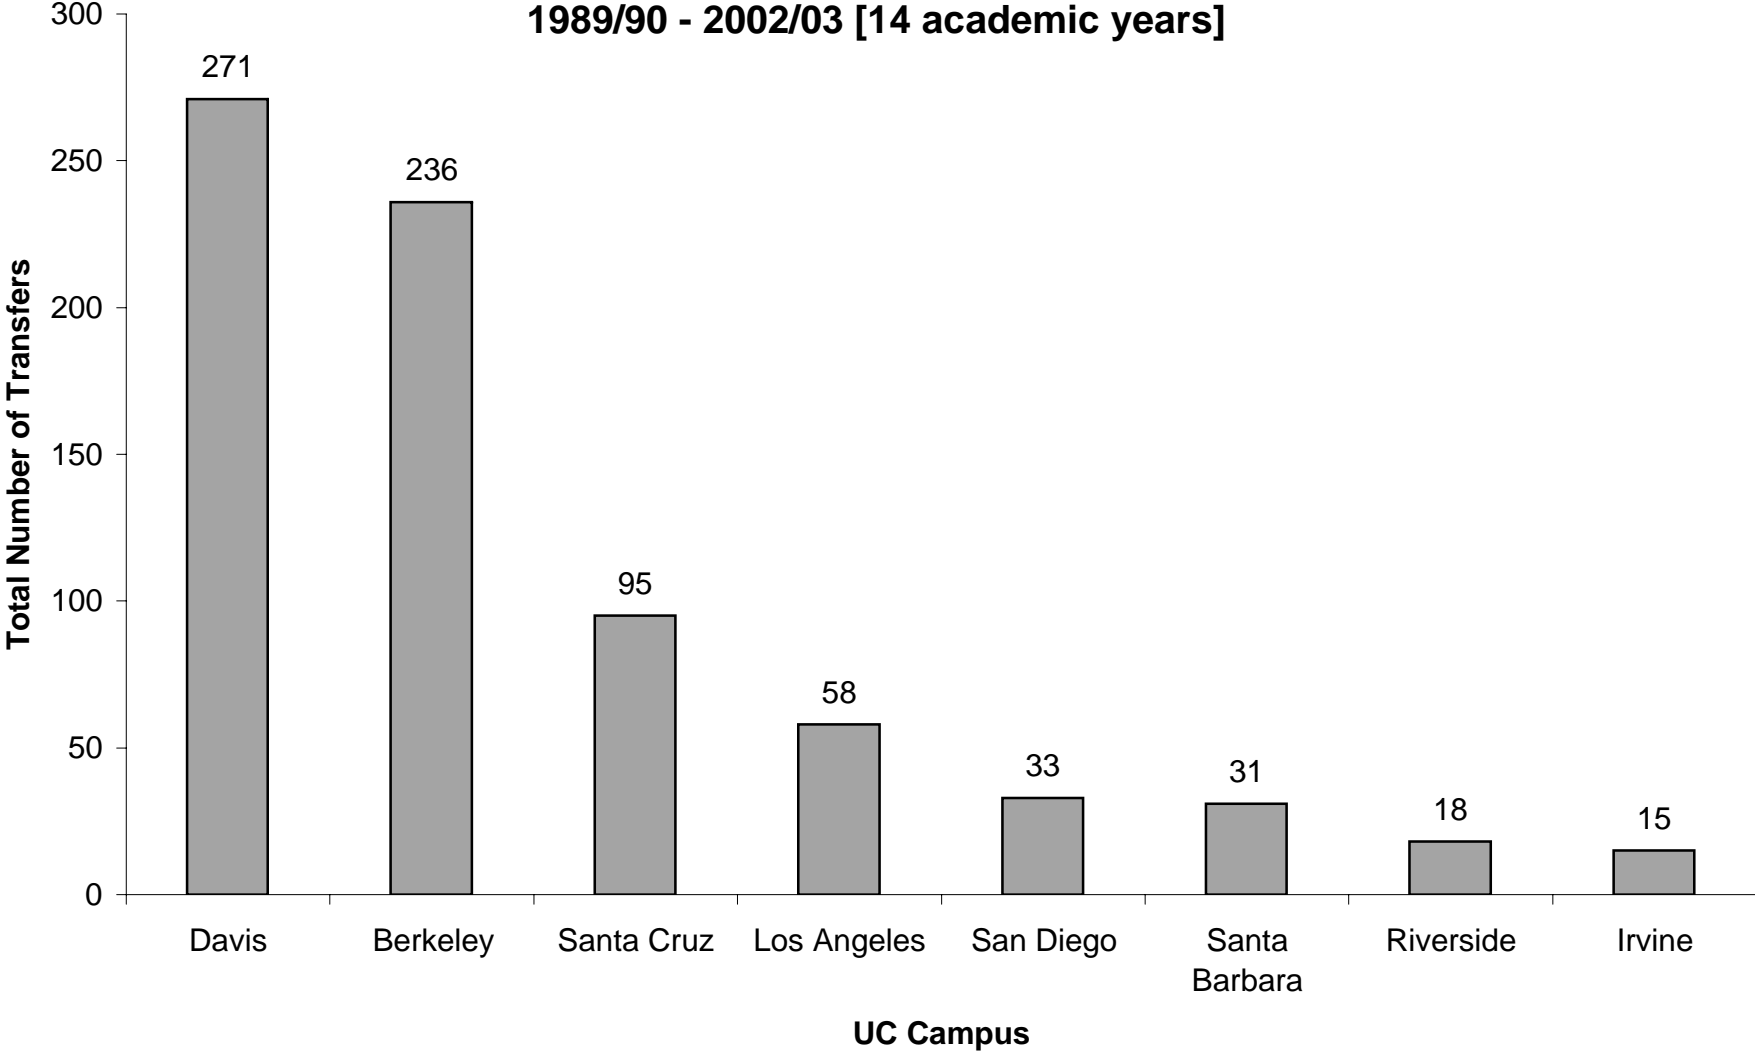

**Skyline College Transfers to The University of California
1989/90 - 2002/03 [14 academic years]**